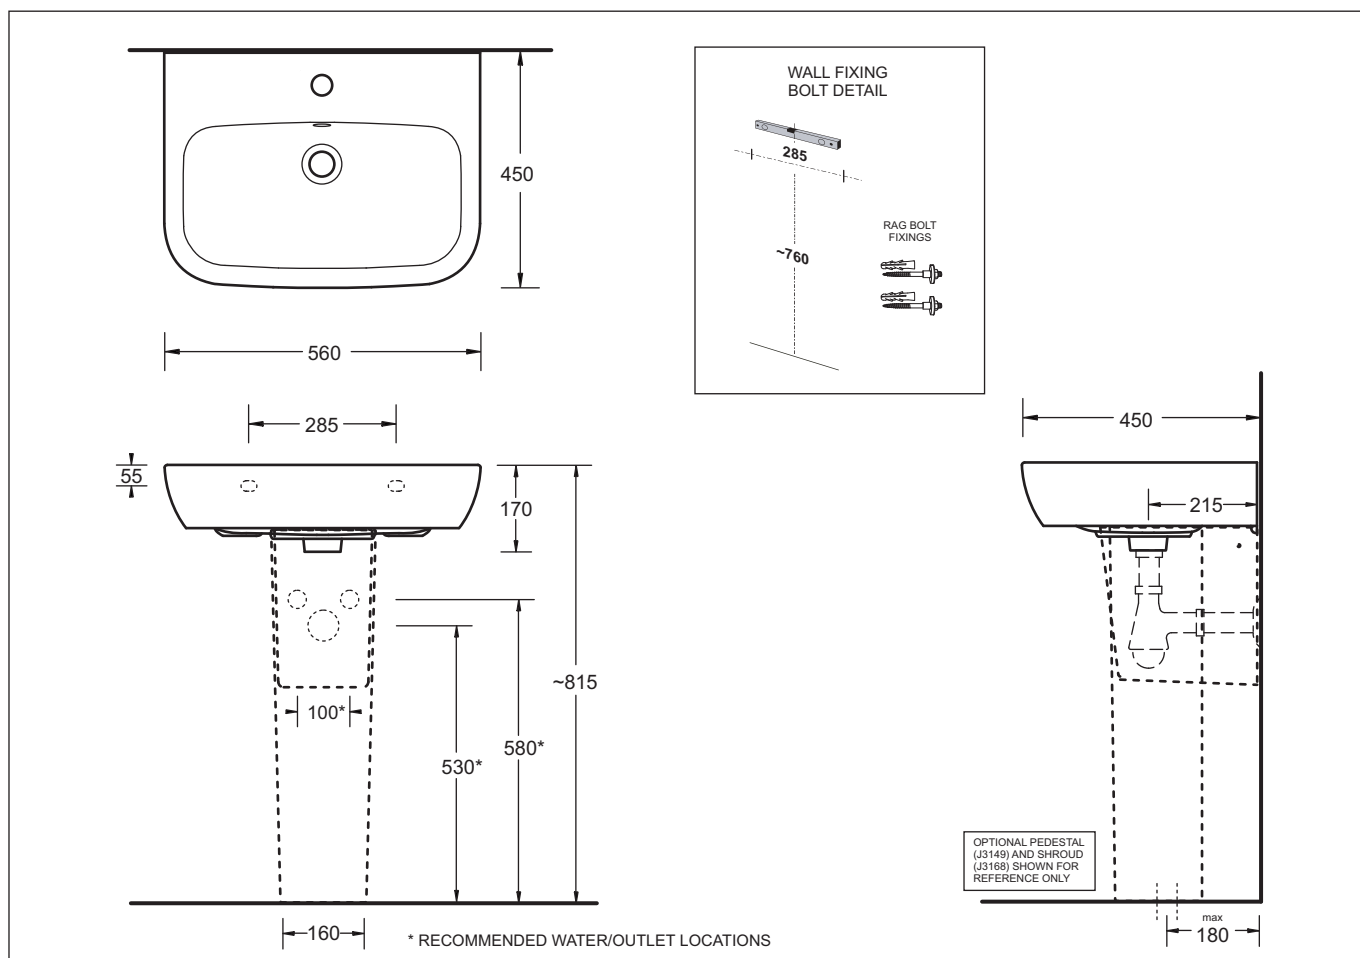

**EMILIA 550**  
WALL/PEDESTAL BASIN

Nominal Size 560 x 450mm

0/1 TAPHOLE

## WALL/PEDESTAL BASIN

- Contemporary vitreous china wall basin with optional pedestal/shroud
- Features a wide soap platform area
- Standard overflow
- Available with 1 taphole
- 32mm waste outlet
- Bowl capacity 7.2L
- 560 x 450mm

### Provided

Item	Description	Code
Basin	Emilia 550 Wall Basin	J3142
Overflow Trim	CP Cap - JS	X063
Installation	Wall Installation Kit (Rag Bolts)	X022
Plug & Waste	Pop up waste 32mm-Chrome	PW5

### Optional

Pedestal	Standard Pedestal	J3149
Shroud	Standard Shroud	J3168
Plug & Waste	32/40mm Overflow-Chrome	PW1

All dimensions are in millimetres and are subject to normal manufacturing variation of +/- 3mm on all surfaces. As product development is ongoing BPA reserves the right to vary specifications without notice