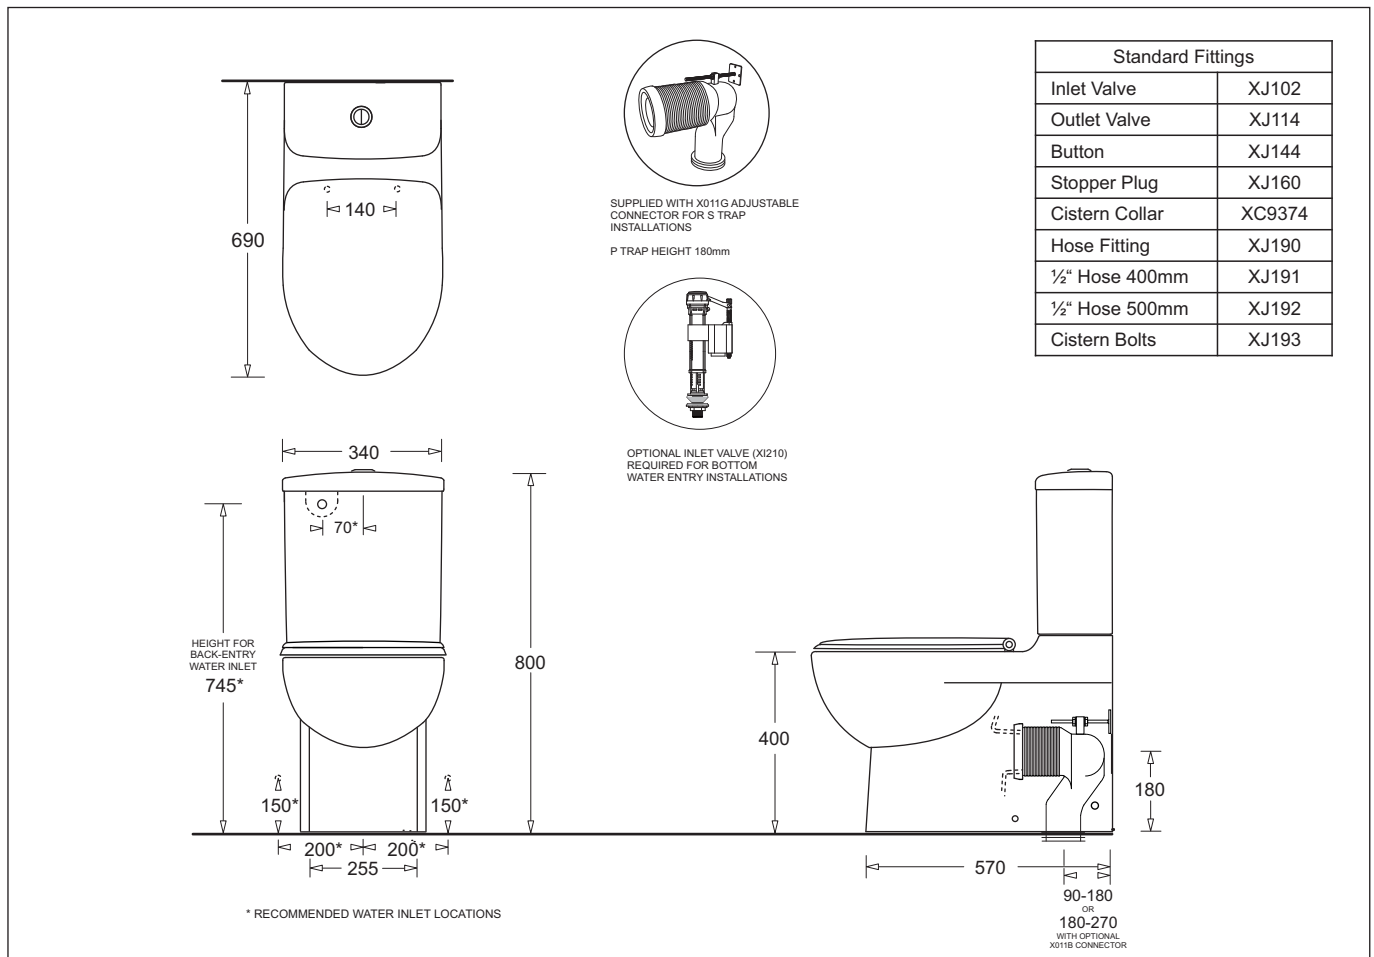

J1426

June 2018

SUPERSEDES ALL PREVIOUS ISSUES

3.1.18

MILANO FLUSH TO WALL

CLOSE COUPLED TOILET SUITE

S or P TRAP

Soft Close Seat

MILANO FLUSH TO WALL

CLOSE COUPLED TOILET SUITE

- Smartly styled flush to wall close coupled vitreous china toilet suite
- Modern styling with simple easy-clean lines
- Supplied with soft close seat as standard
- 4 Star dual flush efficiency
- Water inlet adjustable for concealed back entry or optional left/right hand bottom entry
- Adjustable S connector supplied for 90-180mm set out
- Optional adjustable S connector for 180-270mm set out

Provided

Item	Description	Code
Toilet	Milano Flush to Wall Close Coupled Pan	J1426B
Cistern	Milano Cistern	J1426A
Seat	Milano Soft Close Seat	J2810
Sewer	S Connector 90-180mm set out	X011G
Installation	Floor Fixing Kit	XJ200
Installation	Instruction Sheet	✓

Optional

Sewer	S Connector 180-270mm set out	X011B
Inlet Valve	Bottom Entry Inlet Valve	XI210

All dimensions are in millimetres and are subject to normal manufacturing variation of +/- 3mm on all surfaces. As product development is ongoing BPA reserves the right to vary specifications without notice.