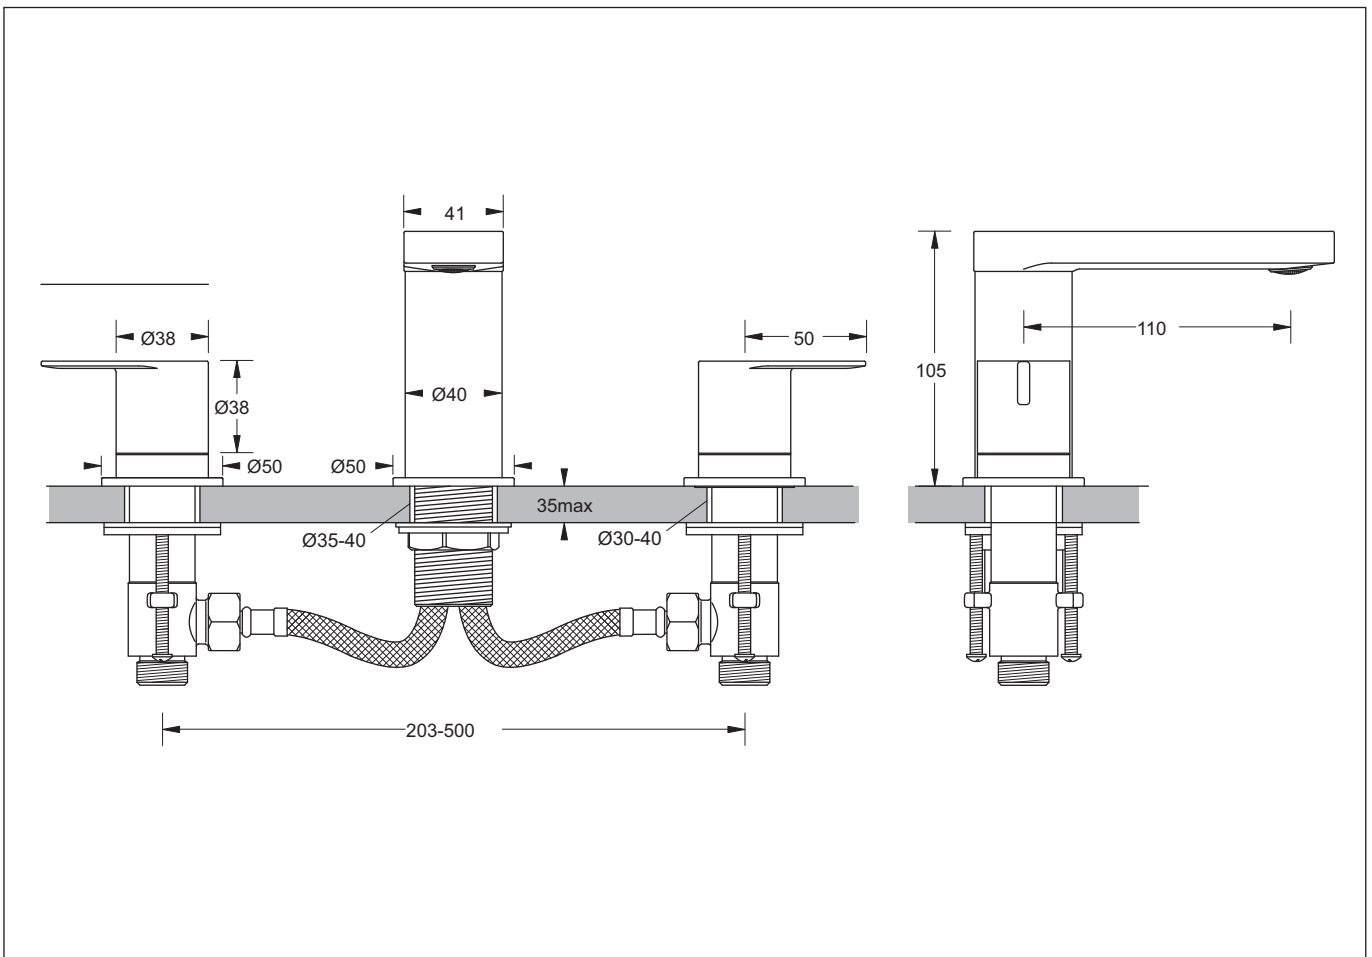

# SARDINA BASIN SET

TWIN TAPS WITH SPOUT

# SARDINA BASIN SET

TWIN TAPS WITH SPOUT

- Attractively styled basin set with a fixed spout
- Separate quarter turn lever activation for hot and cold with a flat lever design style
- Rectangular spout pattern with aerator
- Quality 35mm diameter ceramic discs provides accurate flow and mixing temperature control
- Adjustable fixings to accommodate benchtop thicknesses up to 35mm

### Provided

Item	Description	Code
Toilet	Sardina Basin Set	MTS313
Installation	Instruction sheet, Allen key	✓

All dimensions are in millimetres and are subject to normal manufacturing variation.  
As product development is ongoing BPA reserves the right to vary specifications without notice.  
Bathroom Products Australia P/L ABN 87 079 297 617