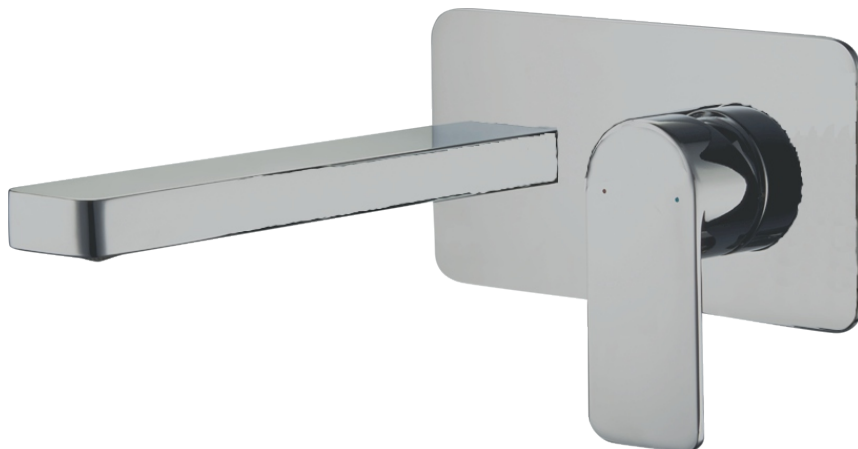

SARDINA WALL BATH/BASIN MIXER

SINGLE LEVER MIXER TAP WITH SPOUT

SARDINA BATH/BASIN MIXER

SINGLE LEVER MIXER TAP WITH SPOUT

- Attractively styled basin or bath mixer with a fixed spout
- Single lever activation with a flat lever design style
- Rectangular spout pattern with aerator
- Quality 35mm diameter ceramic disc provides accurate flow and mixing temperature control
- Cover plate adjustable to accommodate different wall/tile thicknesses

Provided

Item	Description	Code
Toilet	Sardinia Wall Bath/Basin Mixer	MTS505
Installation	Instruction sheet, Allen key	✓

All dimensions are in millimetres and are subject to normal manufacturing variation.
As product development is ongoing BPA reserves the right to vary specifications without notice.
Bathroom Products Australia P/L ABN 87 079 297 617