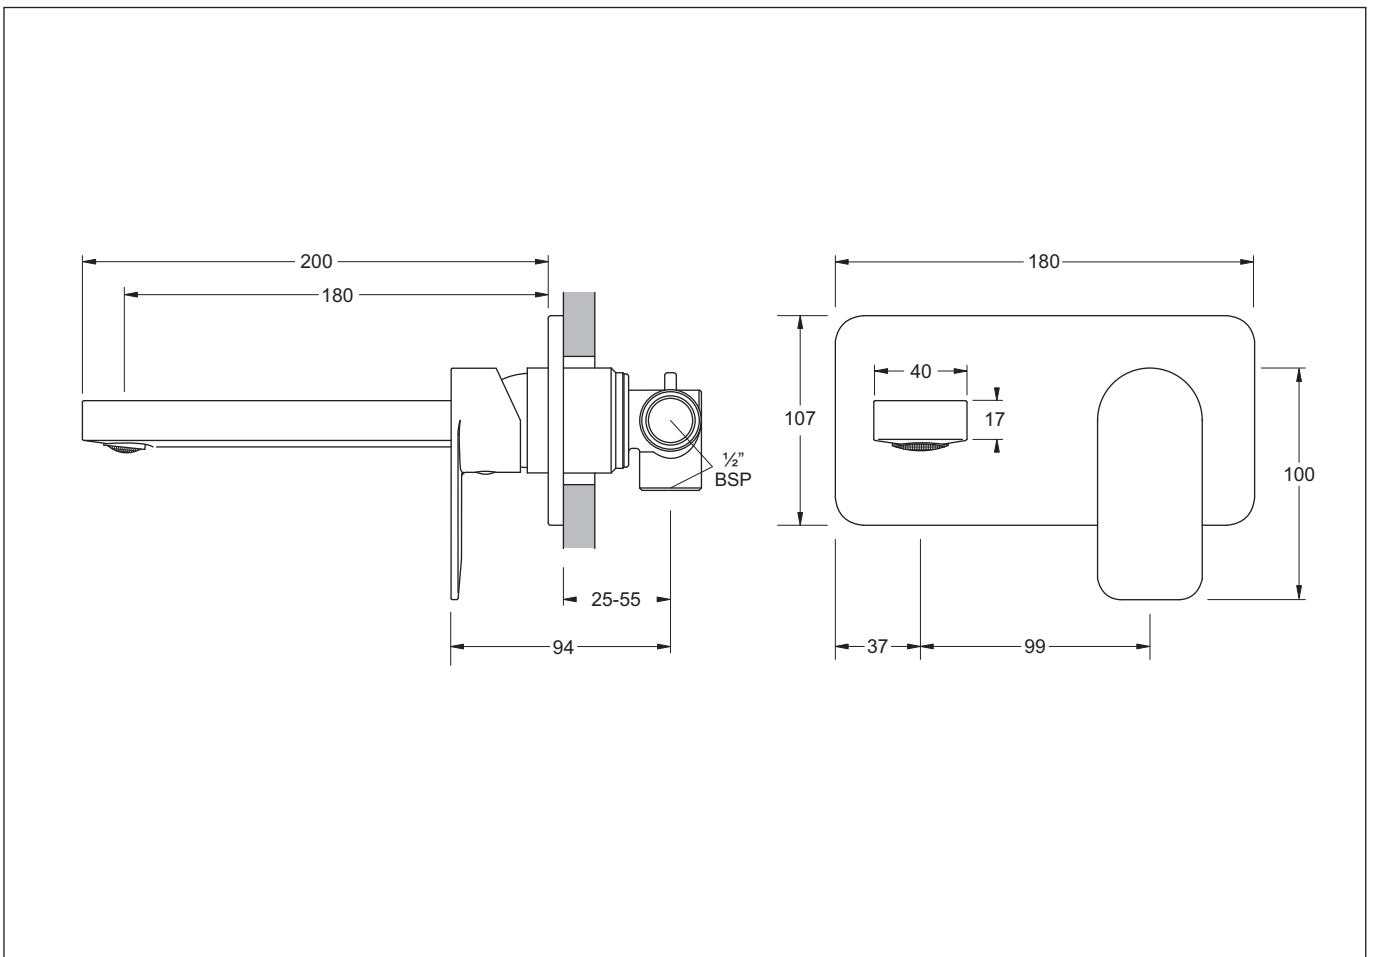

SARDINA WALL BATH/BASIN MIXER

SINGLE LEVER MIXER TAP WITH SPOUT

SARDINA BATH/BASIN MIXER

SINGLE LEVER MIXER TAP WITH SPOUT

- Attractively styled basin or bath mixer with a fixed spout
- Single lever activation with a flat lever design style
- Rectangular spout pattern with aerator
- Quality 35mm diameter ceramic disc provides accurate flow and mixing temperature control
- Cover plate adjustable to accommodate different wall/tile thicknesses

Provided

Item	Description	Code
Toilet	Sardinia Wall Bath/Basin Mixer	MTS505
Installation	Instruction sheet, Allen key	✓

All dimensions are in millimetres and are subject to normal manufacturing variation.
As product development is ongoing BPA reserves the right to vary specifications without notice.
Bathroom Products Australia P/L ABN 87 079 297 617