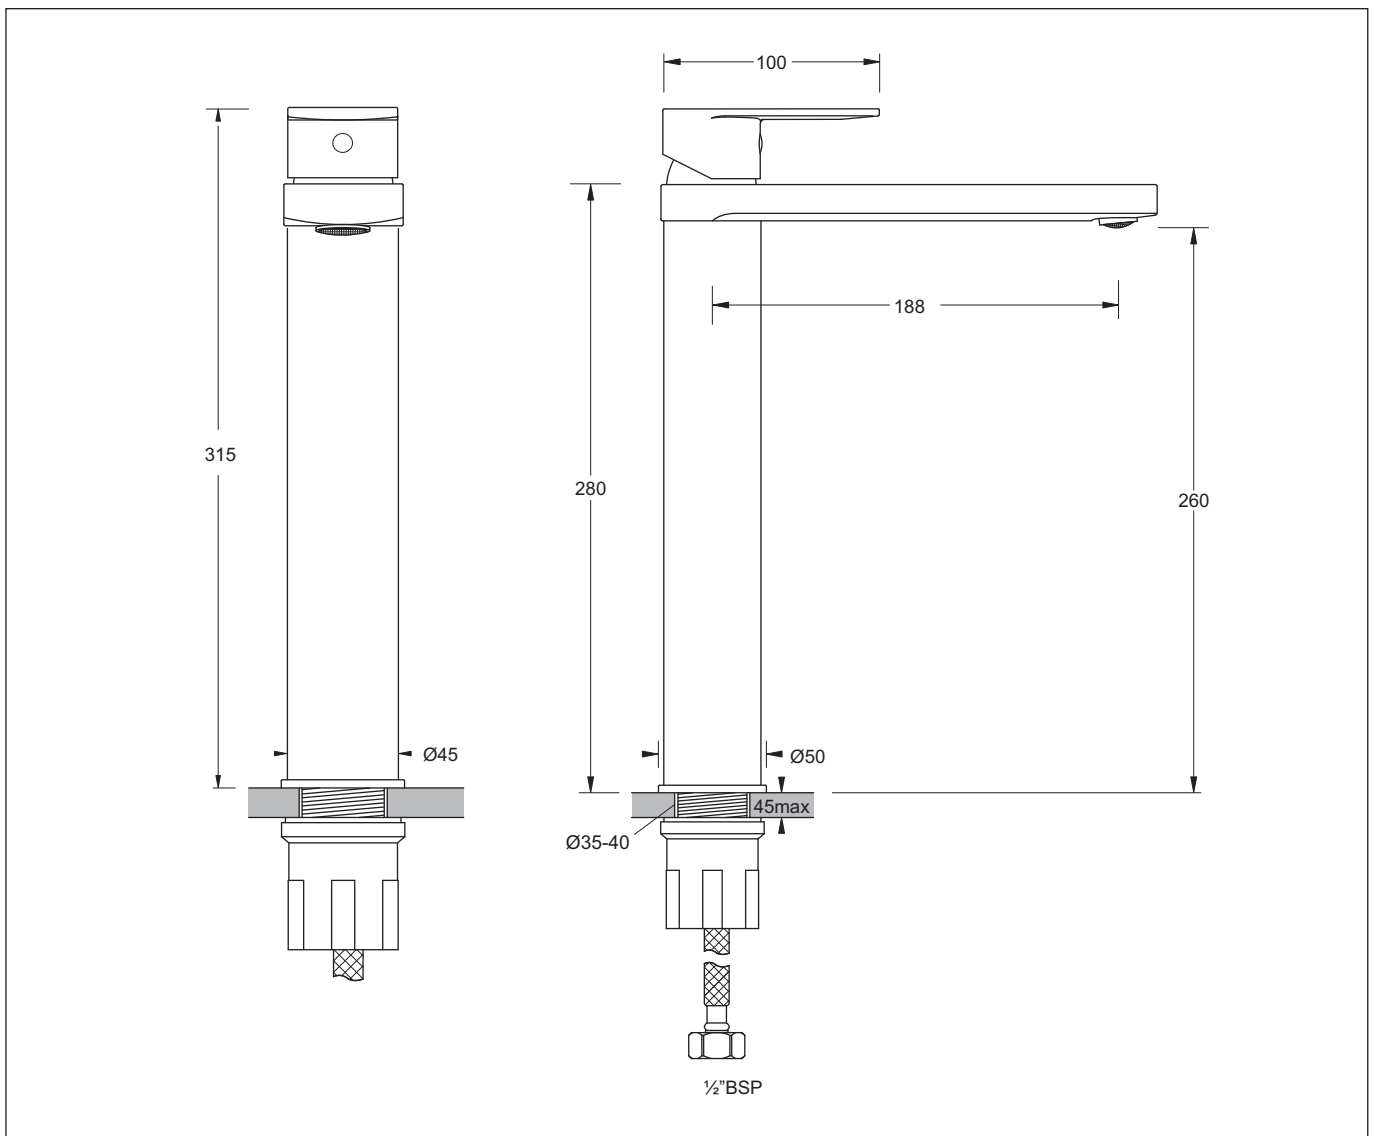

MTS223

April 2018

SUPERSEDES ALL PREVIOUS ISSUES

14.2.2

SARDINA XTRA BASIN MIXER

TALL SINGLE LEVER MIXER TAP

SARDINA XTRA BASIN MIXER

TALL SINGLE LEVER MIXER TAP

- Attractively styled basin mixer with a fixed spout
- Extra height suitable for bench mounting with vessel type basins
- Single lever activation with a flat lever design style
- Rectangular spout pattern with aerator
- Quality 35mm diameter ceramic disc provides accurate flow and mixing temperature control
- Simple water supply connection via two fitted flexihoses
- Easy-to-use backnut arrangement for simple fitting

Provided		
Item	Description	Code
Tapware	Sardina Tall Basin Mixer	MTS223
Installation	Instruction sheet	✓

All dimensions are in millimetres and are subject to normal manufacturing variation.
As product development is ongoing BPA reserves the right to vary specifications without notice.
Bathroom Products Australia P/L ABN 87 079 297 617