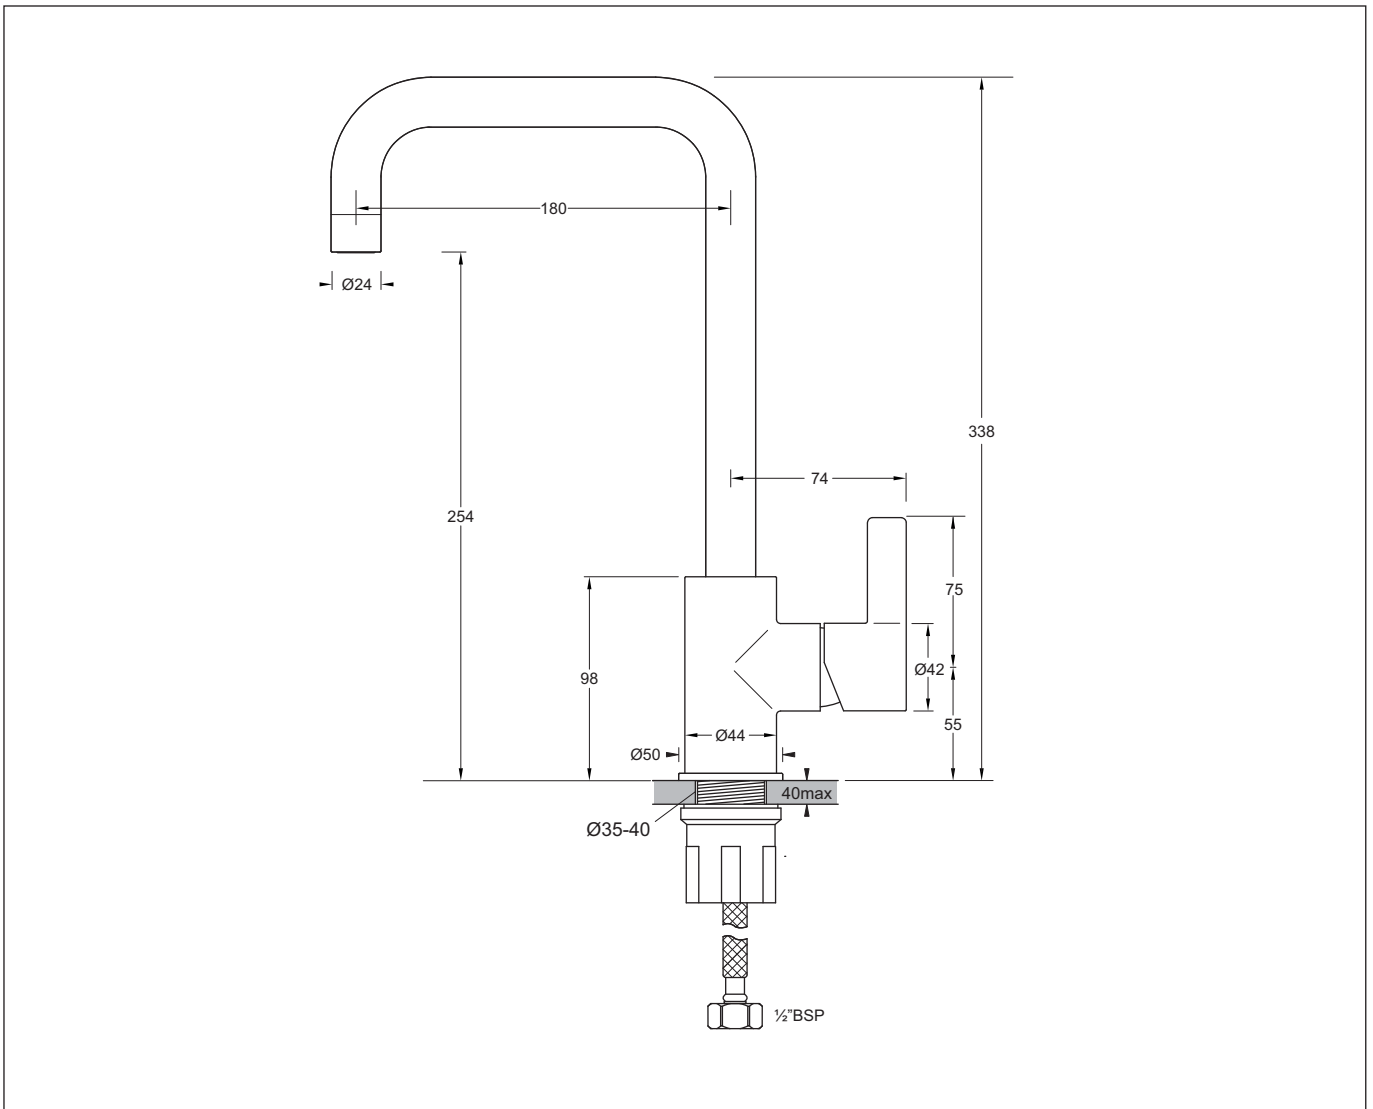

MADEIRA SINK MIXER

SINK MIXER WITH SQUARE SPOUT

MADEIRA SINK MIXER

SINK MIXER WITH SQUARE SPOUT

- Attractively styled sink mixer with a swivel spout
- Single quarter turn lever activation for hot and cold with a vertical lever design style
- Tall square spout pattern with aerator
- Quality 25mm diameter ceramic disc provides accurate flow and mixing temperature control
- Adjustable fixings to accommodate benchtop thicknesses up to 43mm

Provided

Item	Description	Code
Tapware	Madeira Sink Mixer Square Spout	MTS423
Installation	Instruction sheet	✓

All dimensions are in millimetres and are subject to normal manufacturing variation.
As product development is ongoing BPA reserves the right to vary specifications without notice.
Bathroom Products Australia P/L ABN 87 079 297 617