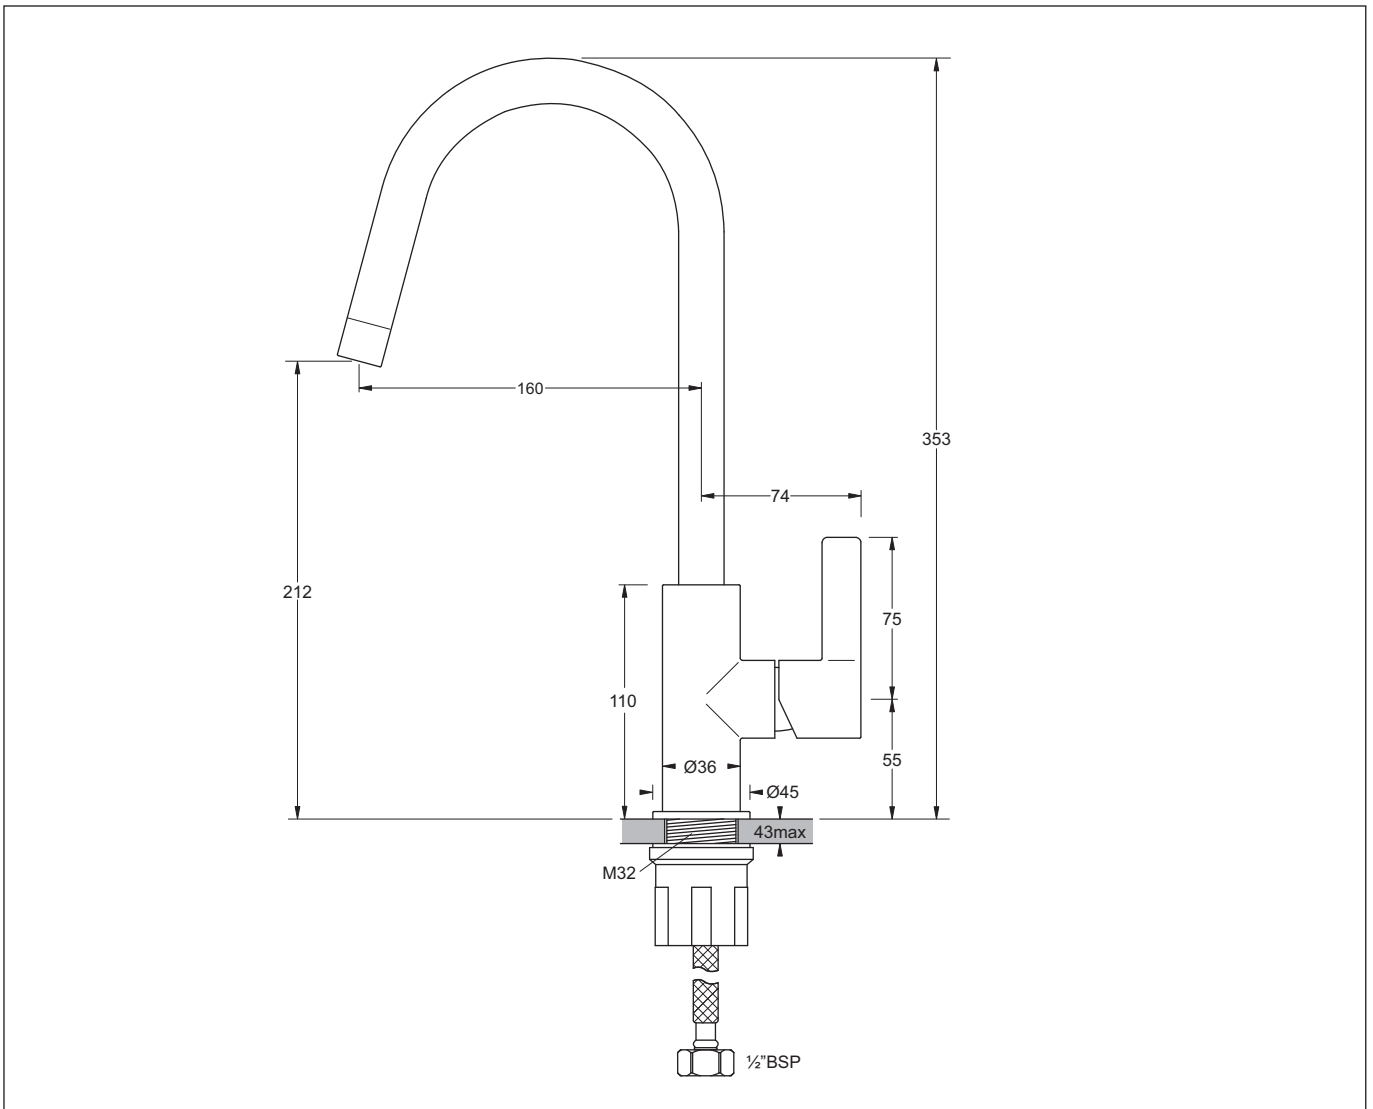

MTM403

April 2018

SUPERSEDES ALL PREVIOUS ISSUES

14.1.5

MADEIRA SINK MIXER

SINK MIXER WITH CURVED SPOUT

MADEIRA SINK MIXER

SINK MIXER WITH CURVED SPOUT

- Attractively styled sink mixer with a swivel spout
- Single quarter turn lever activation for hot and cold with a vertical lever design style
- Tall curved spout pattern with aerator
- Quality 25mm diameter ceramic disc provides accurate flow and mixing temperature control
- Adjustable fixings to accommodate benchtop thicknesses up to 43mm

Provided		
Item	Description	Code
Tapware	Madeira Sink Mixer	MTM403
Installation	Instruction sheet	✓

All dimensions are in millimetres and are subject to normal manufacturing variation.
As product development is ongoing BPA reserves the right to vary specifications without notice.
Bathroom Products Australia P/L ABN 87 079 297 617