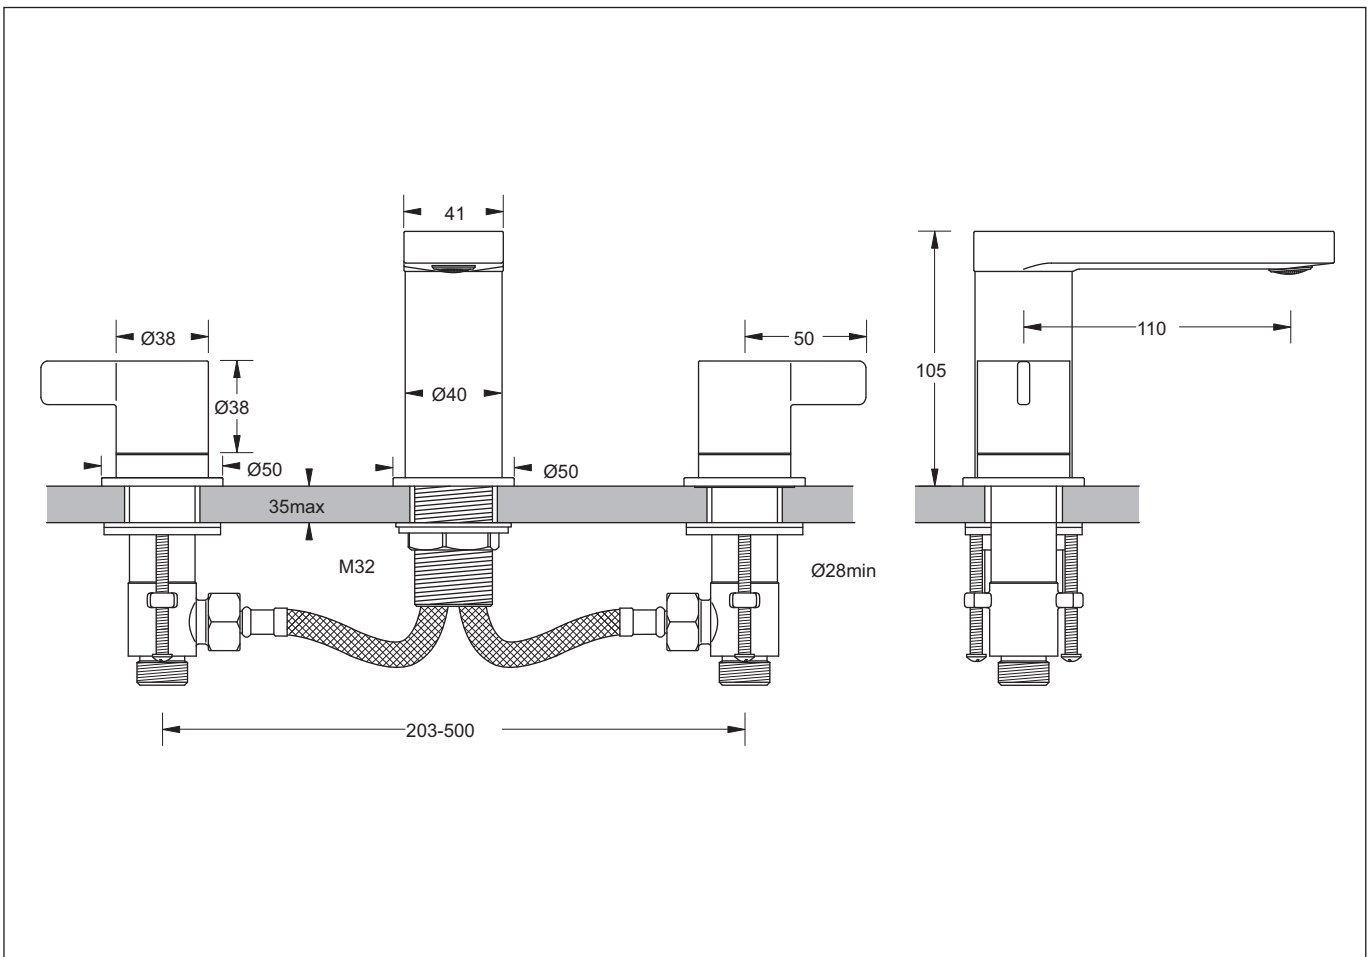

MTM313

June 2018

SUPERSEDES ALL PREVIOUS ISSUES

14.1.4

MADEIRA BASIN SET

TWIN TAPS WITH SEPARATE SPOUT

MADEIRA BASIN SET

TWIN TAPS WITH SEPARATE SPOUT

- Attractively styled basin set with a fixed spout
- Separate quarter turn lever activation for hot and cold with a vertical lever design style
- Rectangular spout pattern with aerator
- Quality 35mm diameter ceramic discs provides accurate flow and mixing temperature control
- Adjustable fixings to accommodate benchtop thicknesses up to 35mm

Provided		
Item	Description	Code
Tapware	Madeira Basin Set	MTM313
Installation	Instruction sheet	✓

All dimensions are in millimetres and are subject to normal manufacturing variation.
As product development is ongoing BPA reserves the right to vary specifications without notice.
Bathroom Products Australia P/L ABN 87 079 297 617