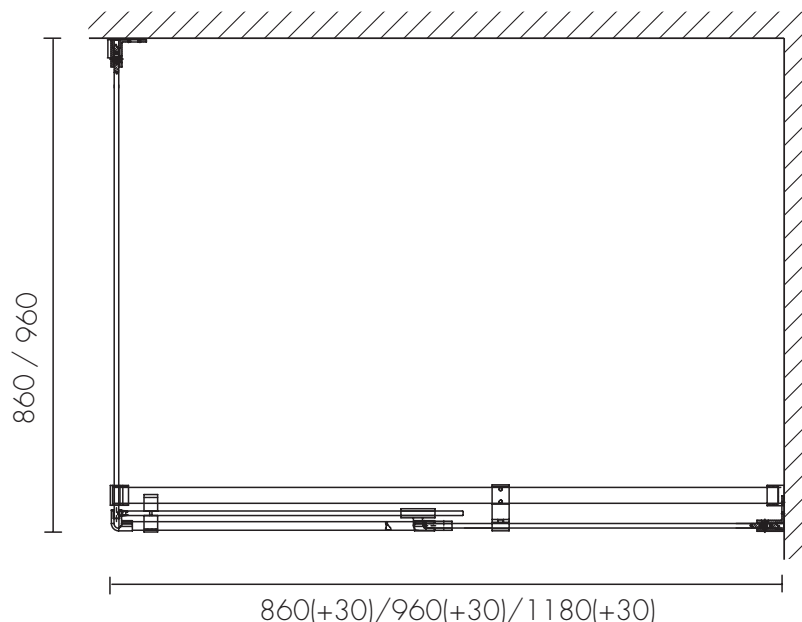

## frameless shower screen

**JohnsonSuisse**  
Bathroom Solutions

The Tivoli shower screen features a revolutionary fully frameless design, unlike any other on the market.

The unique overlapping pivoting door and hinge design makes the Tivoli fully adjustable, and able to suit a large variety of shower bases and tiled floors.

### SPECIFICATIONS

- 2000mm high
- 8mm toughened glass AS/NZS 2208
- Pre-coated with Enduroshield easy-to-clean glass treatment
- Pivoting door
- Easy installation kit - ideal for DIY
- Clever frameless design with adjustable width range of up to 30mm
- Suitable for use on tiled floors and shower bases