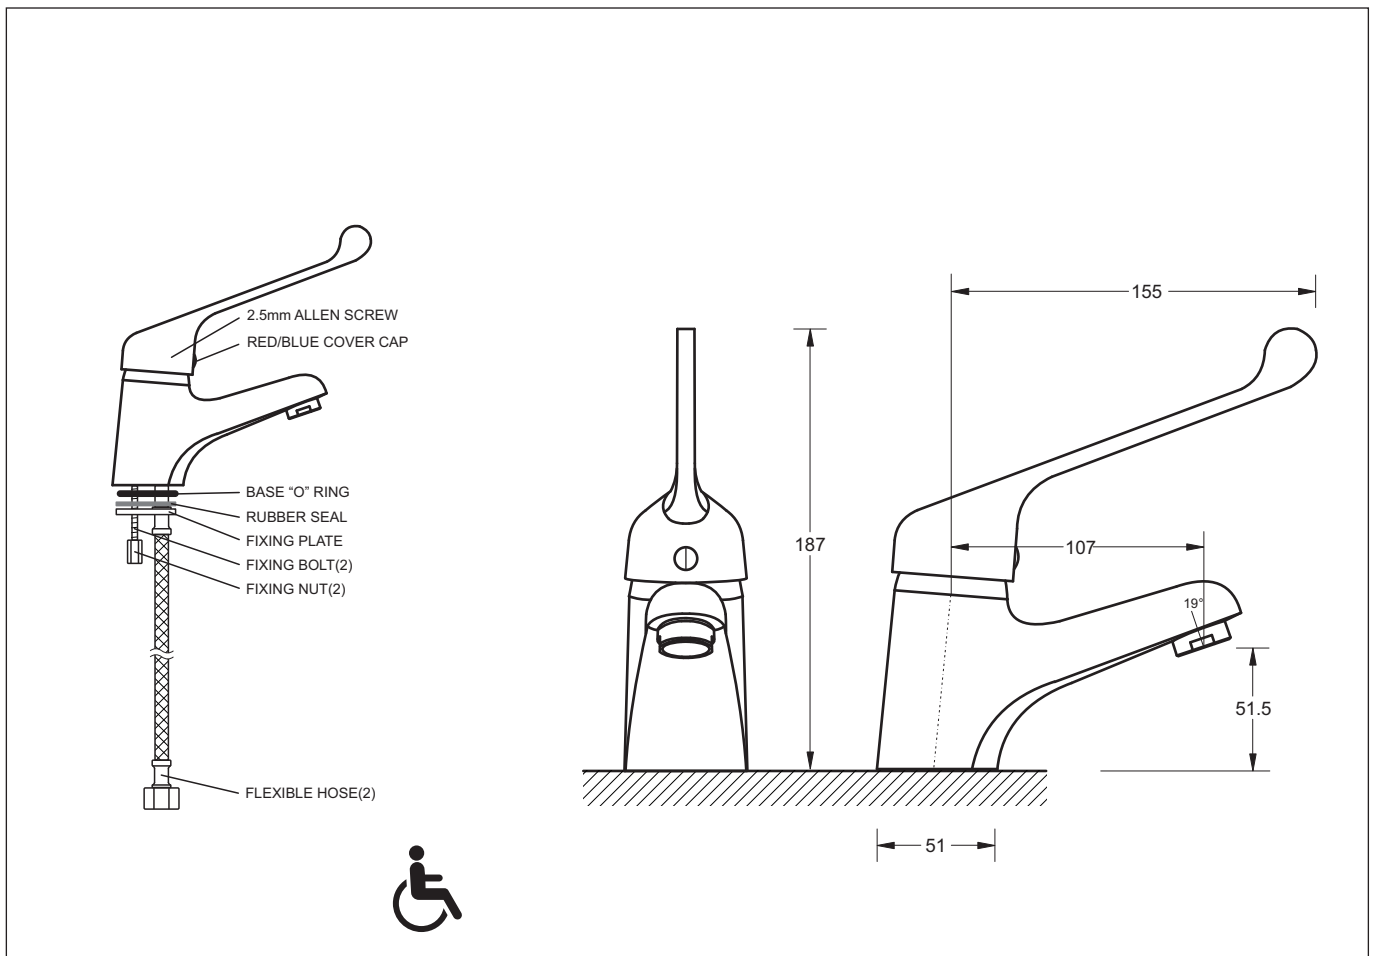

All dimensions are in millimetres and are subject to normal manufacturing variation.
As product development is ongoing BPA reserves the right to vary specifications without notice.
Bathroom Products Australia P/L ABN 87 079 297 617