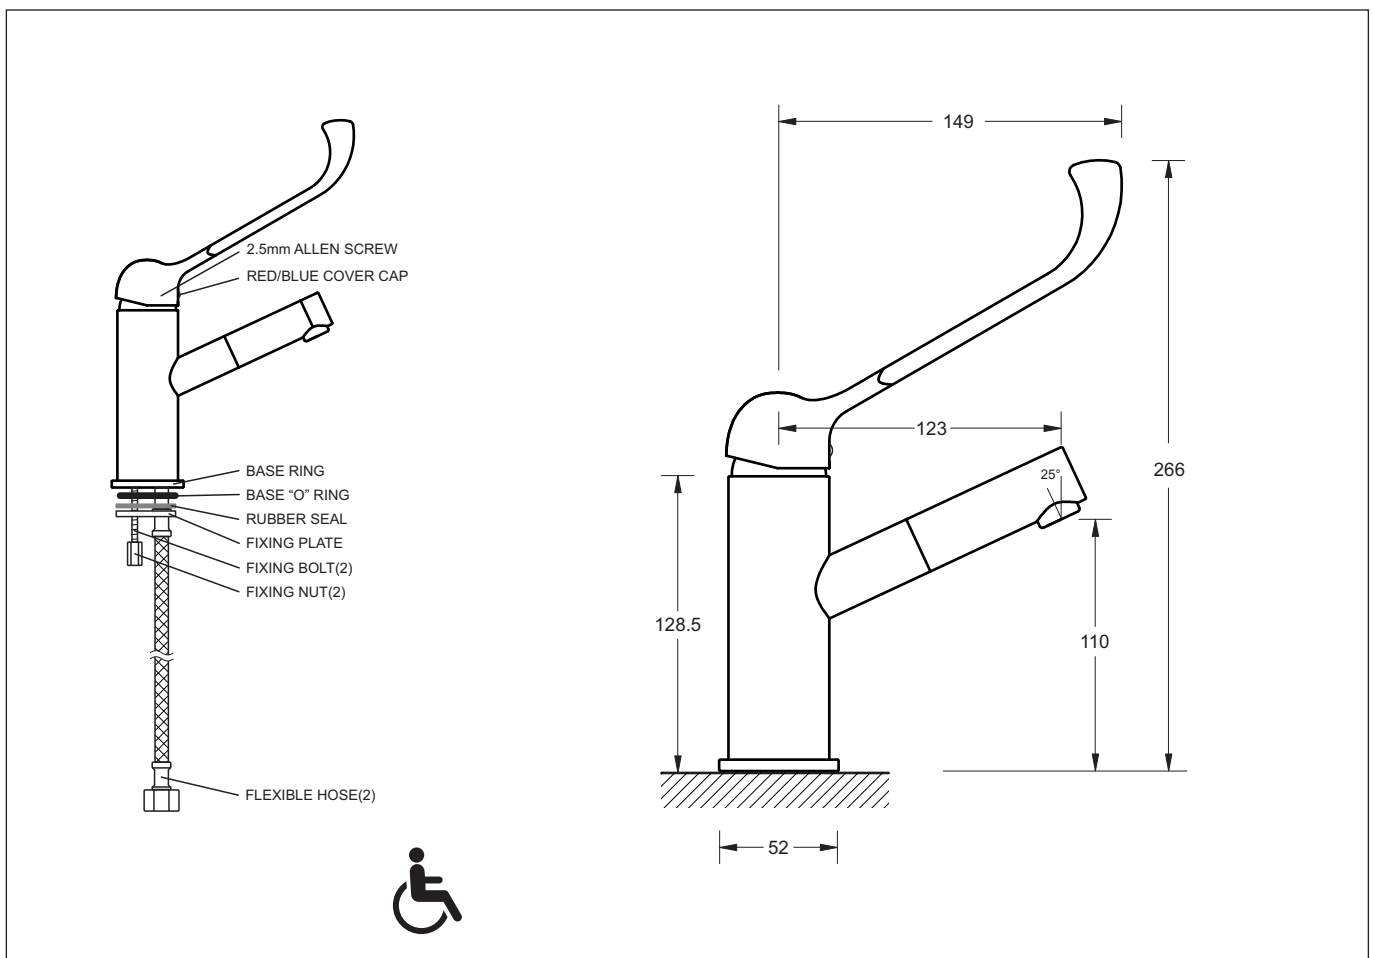

LIVING ASSIST BASIN MIXER

EXTENDED LEVER MIXER

LIVING ASSIST BASIN MIXER

EXTENDED LEVER MIXER

- Attractively styled special purpose mixer tap with a fixed spout
- Extended lever suitable for use in Assisted Living installations
- Compliant with AS1428.1 for Special Needs applications
- Tubular spout pattern with aerator
- Quality 35mm diameter ceramic disc provides accurate flow and mixing temperature control
- Adjustable fixings to accommodate benchtop thicknesses up to 35mm

Provided

Item	Description	Code
Toilet	Living Assist Basin Mixer	JTL122
Installation	Instruction sheet, Allen key	✓

All dimensions are in millimetres and are subject to normal manufacturing variation.
As product development is ongoing BPA reserves the right to vary specifications without notice.
Bathroom Products Australia P/L ABN 87 079 297 617