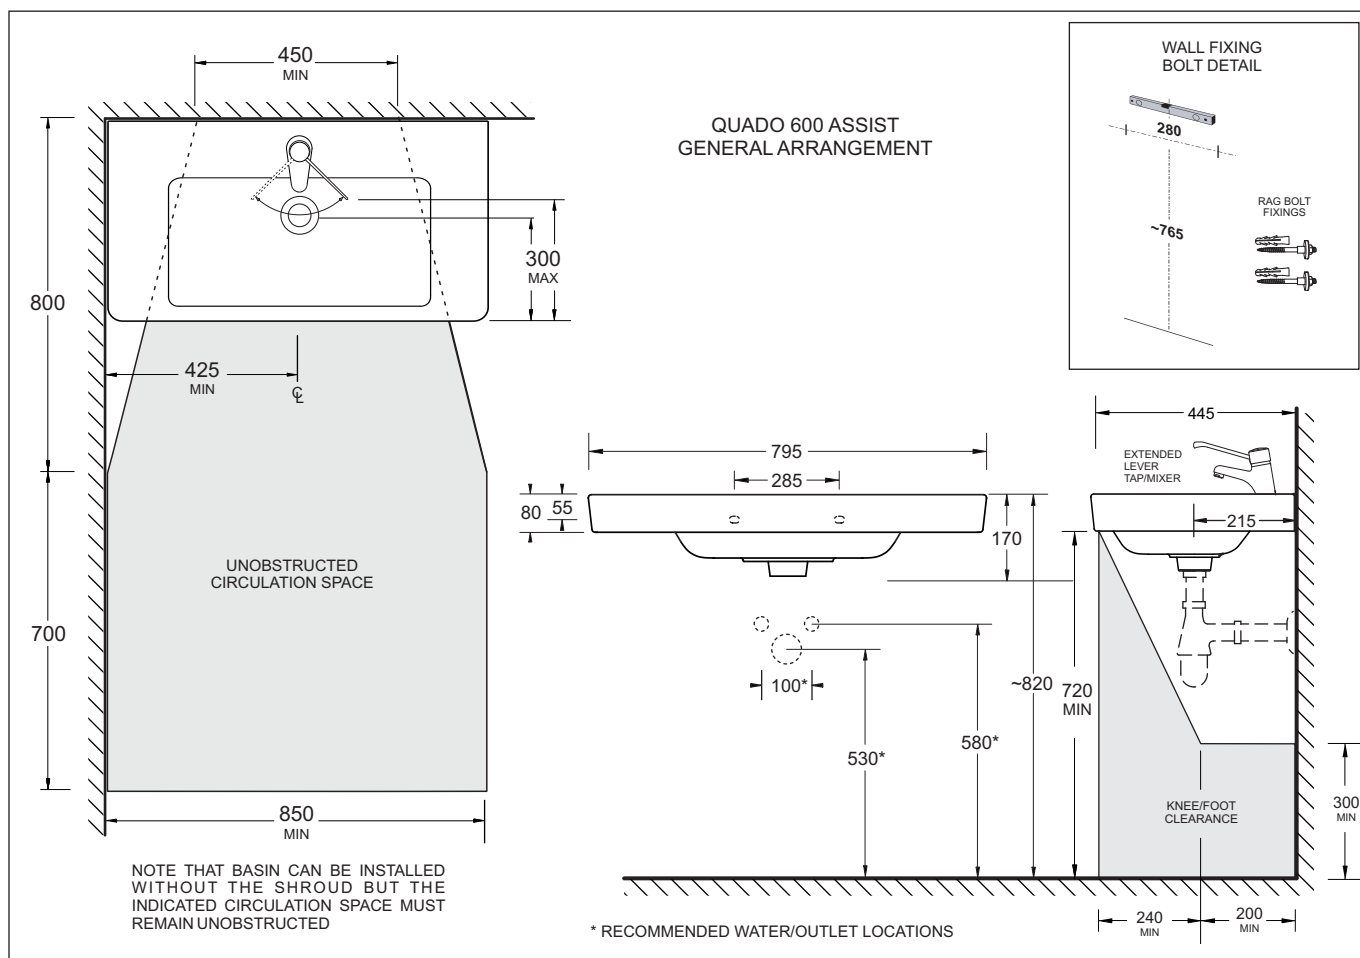

QUADO 800 ASSIST

WALL BASIN

Nominal Size 800 x 445mm

1 TAPHOLE

QUADO 800

WALL BASIN

- Contemporary vitreous china wall basin that provides appropriate wheelchair access beneath the basin
- Features a wide soap platform area
- Standard overflow
- Available with taphole
- 32mm waste outlet
- Bowl capacity 7.1L
- 800 x 445mm

Provided		
Item	Description	Code
Basin	Quado 800 Wall Basin	J3164
Installation	Wall Installation Kit (Rag Bolts)	X022
Plug & Waste	Pop-up Waste-Chrome	PW5
Optional		
Bottle Trap	Bottle Trap	BT1
Plug & Waste	32/40mm Overflow-Chrome	PW1

THE INSTALLATION OF BASINS MUST COMPLY WITH THE REQUIREMENTS OF AS 1428.1 TO ENSURE THAT THE NECESSARY CIRCULATION ACCESS IS PROVIDED. TAPWARE MUST HAVE EXTENDED LEVERS - THE LEVER TIP MUST BE NOT MORE THAN 300MM FROM THE FRONT EDGE OF THE BASIN THROUGHOUT ITS ARC OF MOVEMENT. ELECTRONICALLY ACTIVATED TAPWARE MAY BE USED.

All dimensions are in millimetres and are subject to normal manufacturing variation of +/- 3mm on all surfaces. As product development is ongoing BPA reserves the right to vary specifications without notice.