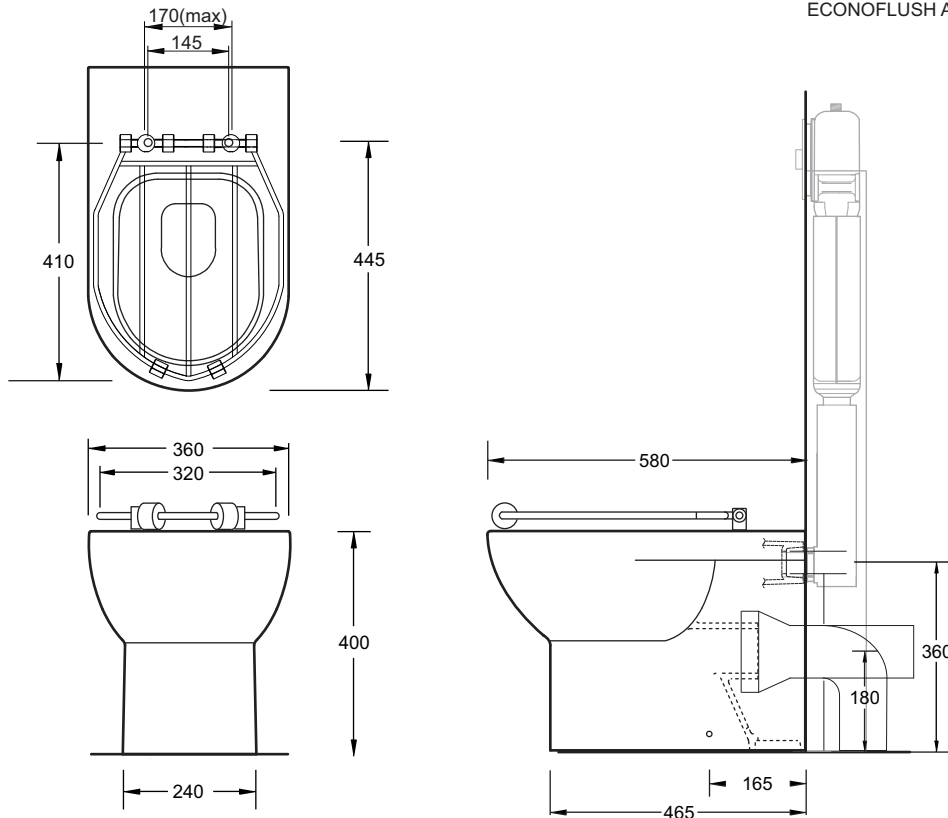

LIFE SLOP HOPPER

FLUSH TO WALL SLOP HOPPER

S/P TRAP

Lic. WMKA21238
AS 1172.1
SAI GLOBAL

LIFE SLOP HOPPER

FLUSH TO WALL SLOP HOPPER

- Wall faced vitreous china slop hopper
- Convertible for S and P Trap
- Sturdy stainless steel grate
- Flush to wall design for easy cleaning - ideal for institutional use
- Design features clean lines with smooth sides
- For use with concealed cistern
- 4 Star WELS rated (4.5/3L flush) for water saving convenience

Provided

Item	Description	Code
Hopper	Life Flush to Wall Pan	J2765
Grate	SS Grate with Buffers	XC150
Sewer	Adjustable Pan Connector - S Trap	X011H
Installation	Floor Fixing Kit	XC9399
Installation	Instruction Sheet	✓

Optional

Cistern	Econoflush Inwall Cistern (No Frame)	J2981
Cistern	Econoflush Air Inwall Cistern (No Frame)	J2982

JohnsonSuisse

RECOMMENDED IN WALL CISTERNS:

ECONOFLUSH UNFRAMED - CODE J2981
ECONOFLUSH AIR UNFRAMED - CODE J2982

Note: Cistern not included

All dimensions are in millimetres and are subject to normal manufacturing variation of +/- 3mm on all surfaces.
As product development is ongoing BPA reserves the right to vary specifications without notice.