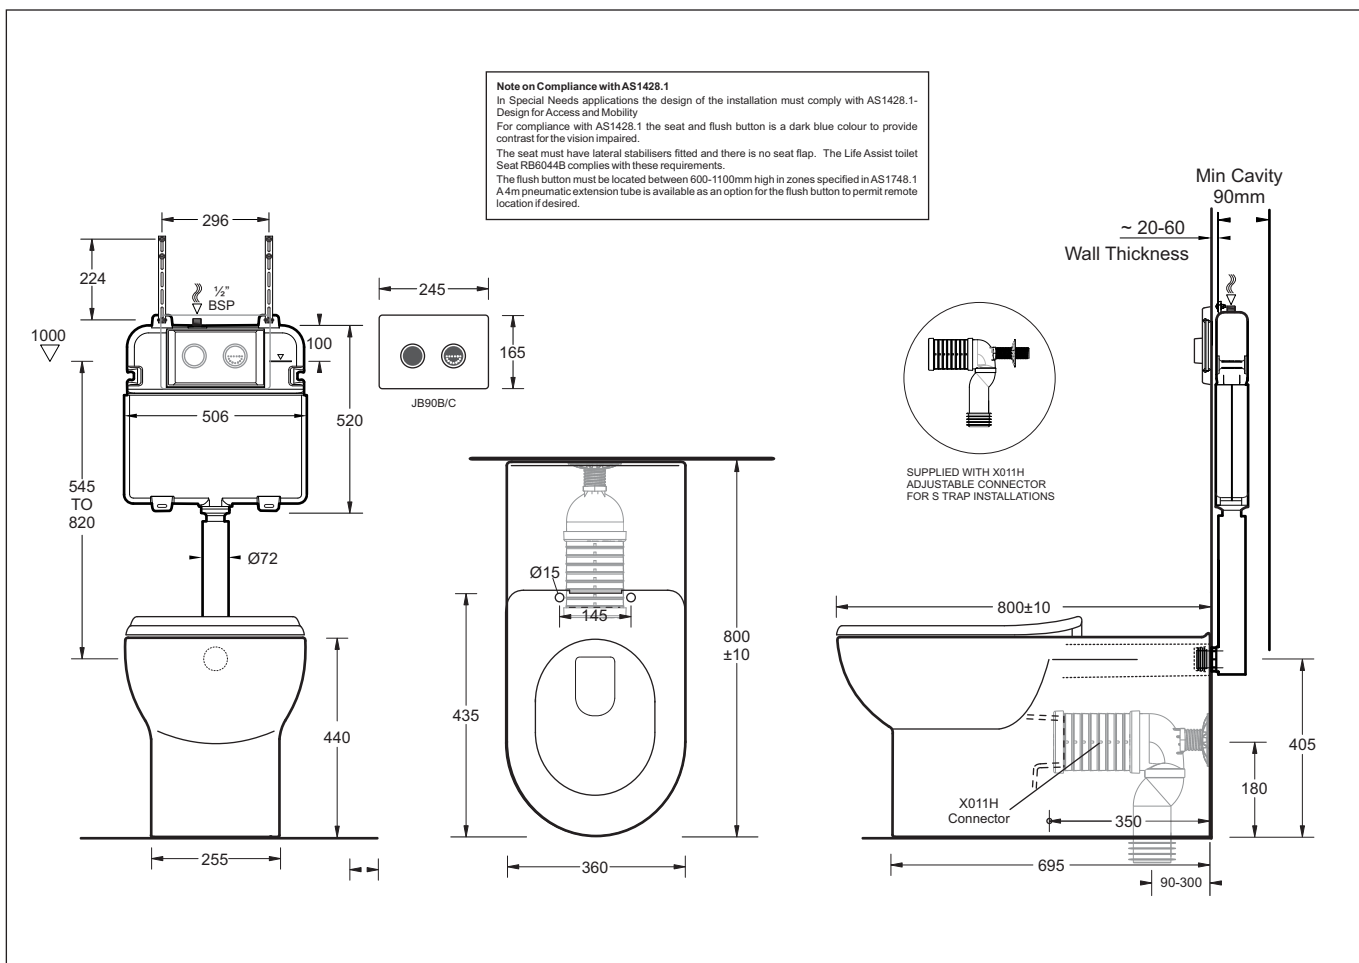

LIFE ASSIST ECONOFLUSH AIR

WALL FACED SPECIAL NEEDS SUITE
WITH IN-WALL ECONOFLUSH CISTERN

S or P TRAP

JB90B

JB90C

LIFE ASSIST ECONOFLUSH AIR *JohnsonSuisse*

Bathroom Solutions

WALL FACED SPECIAL NEEDS PAN WITH IN-WALL CISTERN

- Smartly styled wall-faced toilet suite with a compact in-wall cistern featuring pneumatic flush activation
- Long projection pan for wheelchair side access that may be installed in compliance with Special Needs requirements
- Suitable for commercial or domestic installations
- Blue or Grey Special Needs seats incorporate lateral stabilisers (the seat is also available in white for non-Special Needs installations)
- Choice of actuator button styles

Provided			
Item	Description	Code	
Toilet	Life Assist Wall Faced Pan	J2775	
Cistern	Econoflush Air In-wall Cistern	J2982	
Sewer	S Connector 90-300mm set out	X011H	
Seat	Life Assist Toilet Seat - Blue	OR	RB6044B
	Life Assist Toilet Seat - Grey		RB6044G
	Life Assist Toilet Seat - White		RB6044W
Flush Button	Raised Button Actuator - Blue	OR	JB90B
	Raised Button Actuator - Chrome		JB90C
Installation	Floor Fixing Kit and Instruction Sheet	XJ200	

All dimensions are in millimetres and are subject to normal manufacturing variation of +/- 3mm on all surfaces. As product development is ongoing BPA reserves the right to vary specifications without notice.