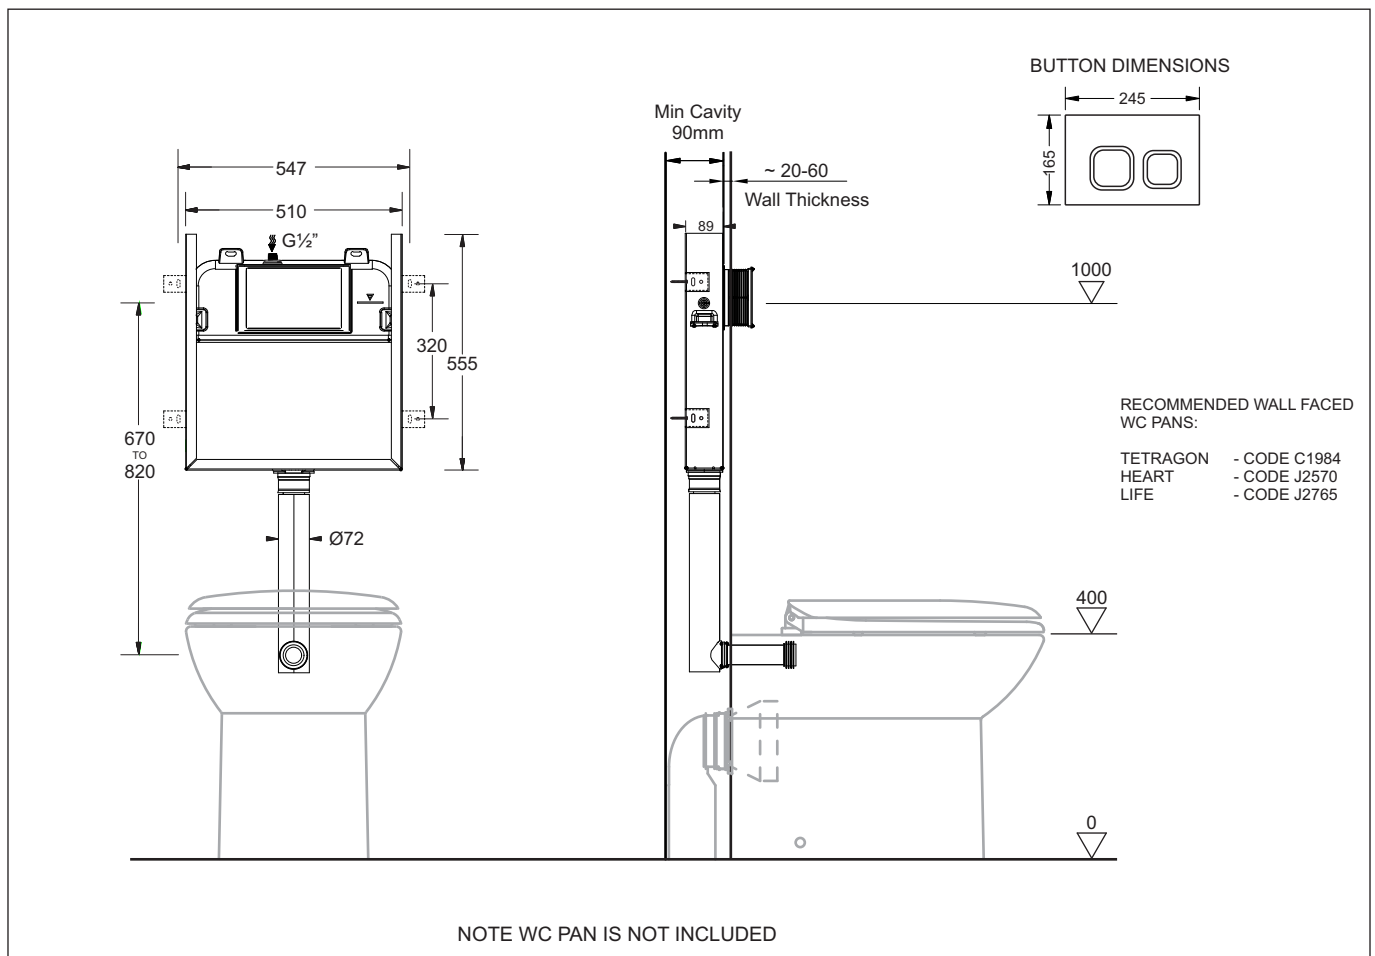

ECONOFLUSH

FRAMELESS INWALL CISTERN

FRONT DUAL FLUSH PUSH BUTTONS
4.5/3LITRE FLUSH

JB40

JB50

JB60

JB70

JB80

ECONOFLUSH

FRAMELESS INWALL CISTERN

- A compact concealed inwall cistern suitable for stud fixing
- Standard inwall unit for commercial or domestic applications
- Top water entry
- 4 Star WELS rated - 4.5/3L dual flush
- Minimum 90mm cavity depth
- Suitable for tiled wall thickness of 20 to 60mm
- Five attractive button actuator styles with different finishes
(Dimensions: 245 x 165mm)

Provided			
Item	Description	Code	
Cistern	EconoFlush Stud Fix In-wall Cistern	J2981	
Installation	Instruction Sheet	I0077	
Optional Items			
Button	Dual Flush Button	Chrome, Matt	JB60
Button		Chrome, Matt, White, Black	JB40
Button			JB50
Button			JB70
Button			JB80
Flush Pipe	Extended Flush Pipe 245mm	XJ157L	
Button Rods	Button Extension Rods/Lock pins 200mm	XR920	

All dimensions are in millimetres and are subject to normal manufacturing variation of +/- 3mm on all surfaces. As product development is ongoing BPA reserves the right to vary specifications without notice.