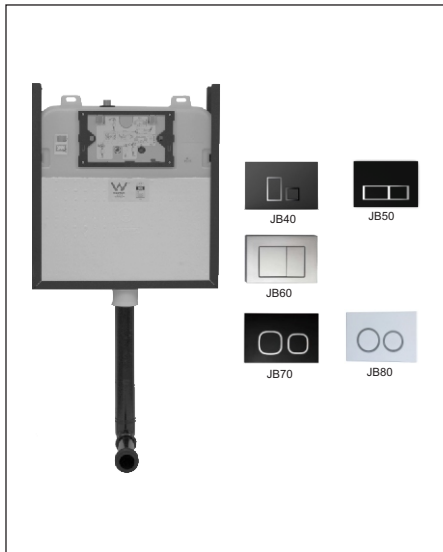

ECONOFLUSH

FRAMELESS INWALL CISTERN

FRONT DUAL FLUSH PUSH BUTTONS
4.5/3LITRE FLUSH

JB40

JB50

JB60

JB70

JB80

ECONOFLUSH

FRAMELESS INWALL CISTERN

- A compact concealed inwall cistern suitable for stud fixing
- Standard inwall unit for commercial or domestic applications
- Top water entry
- 4 Star WELS rated - 4.5/3L dual flush
- Minimum 90mm cavity depth
- Suitable for tiled wall thickness of 20 to 60mm
- Five attractive button actuator styles with different finishes
(Dimensions: 245 x 165mm)

Provided			
Item	Description	Code	
Cistern	EconoFlush Stud Fix In-wall Cistern	J2981	
Installation	Instruction Sheet	I0077	
Optional Items			
Button	Dual Flush Button	Chrome, Matt	JB60
Button		Chrome, Matt, White, Black	JB40
Button			JB50
Button			JB70
Button			JB80
Flush Pipe	Extended Flush Pipe 245mm	XJ157L	
Button Rods	Button Extension Rods/Lock pins 200mm	XR920	