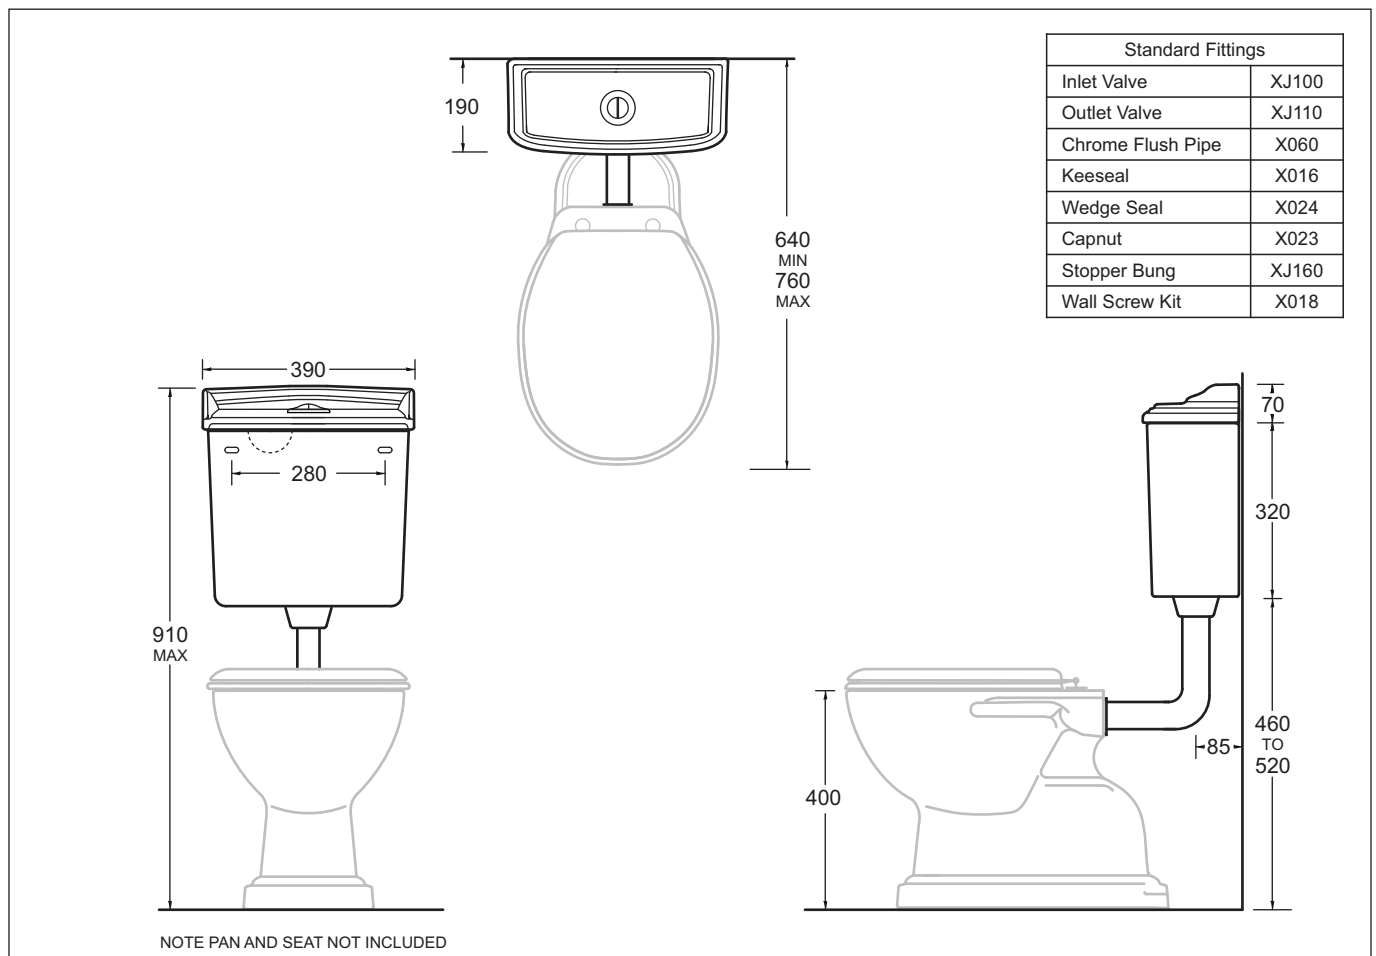

COLONIAL CISTERN

VITREOUS CHINA CISTERN

4.5/3 LITRE FLUSH (CONVERTIBLE TO 6/3 LITRE)

COLONIAL CISTERN

VITREOUS CHINA CISTERN

- Colonial period style vitreous china cistern
- The Colonial cistern is used as a wall-mounted unit in the Colonial Feature suite
- When used in the Colonial Feature suite an exposed chrome or brass flush pipe provides a variable set out range (typically 140-260mm)
- The cistern is also used in a close coupled configuration in the Colonial Close Coupled suite
- The cistern uses quality, adjustable inlet and outlet valves enabling the flush volume to be varied if necessary
- LH/RH water inlet
- 4.5/3L dual flush - 4 Star WELS rated

Provided

Item	Description	Code
Cistern	Colonial Mid Level Cistern	J2401M
Cistern	Colonial Close Coupled Cistern	J2400C

All dimensions are in millimetres and are subject to normal manufacturing variation of +/- 3mm on all surfaces. As product development is ongoing BPA reserves the right to vary specifications without notice.