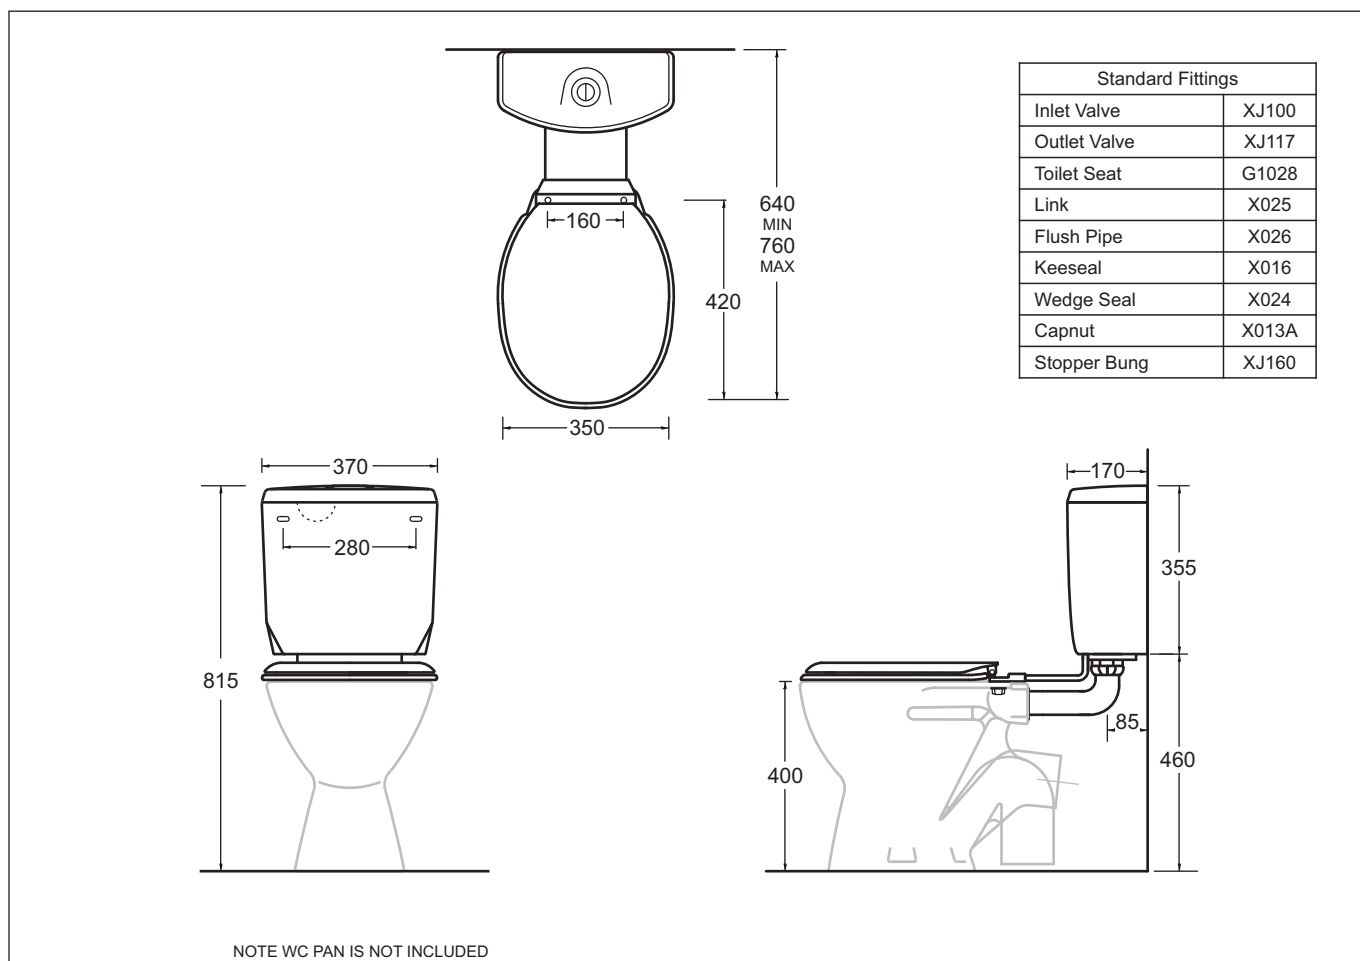

CIVIC CISTERN

VITREOUS CHINA CISTERN
WITH SEAT AND LINK

4.5/3 LITRE FLUSH (CONVERTIBLE TO 6/3 LITRE)

CIVIC CISTERN

VITREOUS CHINA CISTERN WITH SEAT AND LINK

- Stylish multi-purpose vitreous china cistern
- The Civic cistern is used as a wall-mounted linked unit with Mode and Mode Deluxe pans and as a close coupled unit in the Civic suite. It is also used in the Civic Feature suite
- When used in a Link suite the design allows for a variable set out range (typically 140-300mm)
- When used in a Close Coupled suite the cistern is connected to the pan using a connector plate that eliminates the need for two extra holes in the cistern base
- When used in a Feature suite the exposed metal flush pipe also provides a variable set out range(180-280mm)
- The cistern uses quality, adjustable inlet and outlet valves allowing the flush volume to be varied if necessary
- LH/RH water inlet
- 4.5/3L dual flush - 4 Star WELS rated

Provided

Item	Description	Code
Cistern	Civic Cistern Seat and Link	J2101W
Cistern	Civic Close Coupled Cistern	J2100C

NB: CISTERN CAN BE ADJUSTED TO 6.0/3L FLUSH TO SUIT 6 LITRE PANS

All dimensions are in millimetres and are subject to normal manufacturing variation of +/- 3mm on all surfaces. As product development is ongoing BPA reserves the right to vary specifications without notice.