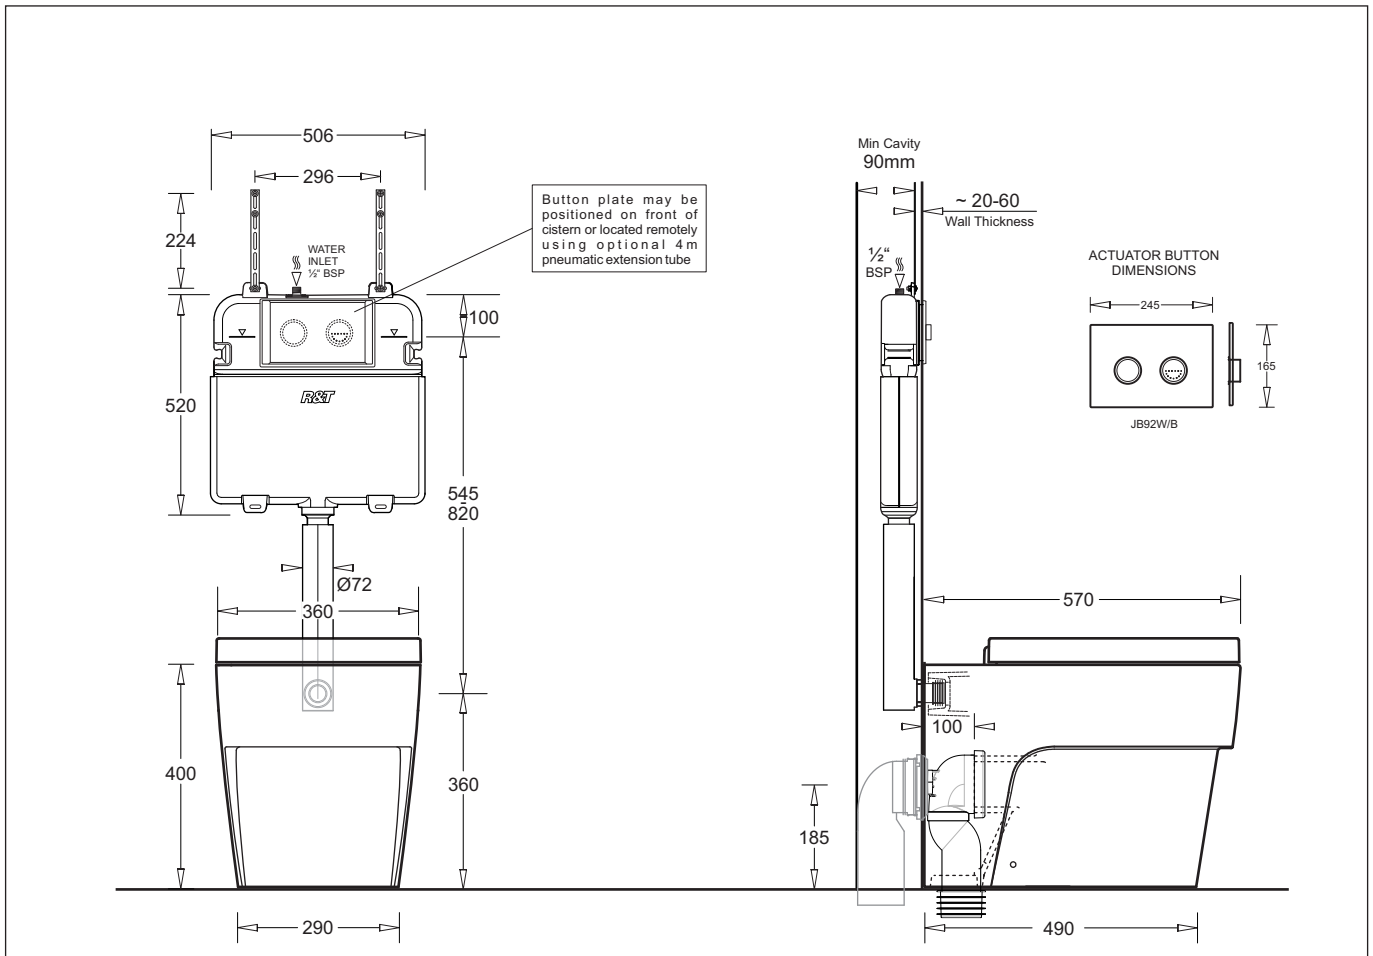

HEART ECONOFLUSH AIR

INWALL CISTERN WITH WALL FACED PAN

PNEUMATIC DUAL FLUSH PUSH BUTTONS

4.5/3LITRE FLUSH

JB92x

JB90x

HEART ECONOFLUSH AIR

INWALL CISTERN WITH WALL FACED PAN

- A concealed inwall cistern coupled with a wall faced pan
- Cistern features pneumatic flushing activation - buttons may be located remotely
- Standard inwall unit that is suitable for commercial or domestic applications
- Top water entry
- 4 Star WELS rated
- Two attractive button actuator options
- Minimum 90mm cavity depth

WELS
★★★★★
4.5/3L FLUSH

Provided		
Item	Description	Code
Cistern	EconoFlush Air Unframed Inwall Cistern	J2982
Toilet	Heart Wall Faced P Pan	J2570
Seat	Heart Soft Close Seat	J2809
Installation	Instruction Sheet	✓

Options			
Button	Dual Flush Button - Raised	OR	JB92x*
Button	Dual Flush Button - Flat		JB90x*

* x = B(Blue), C(Chrome), BLK(Black), M(Matt Chrome), W(White), WMU(White-Musical)

All dimensions are in millimetres and are subject to normal manufacturing variation of +/- 3mm on all surfaces. As product development is ongoing BPA reserves the right to vary specifications without notice.
Bathroom Products Australia P/L ABN 87 079 297 617