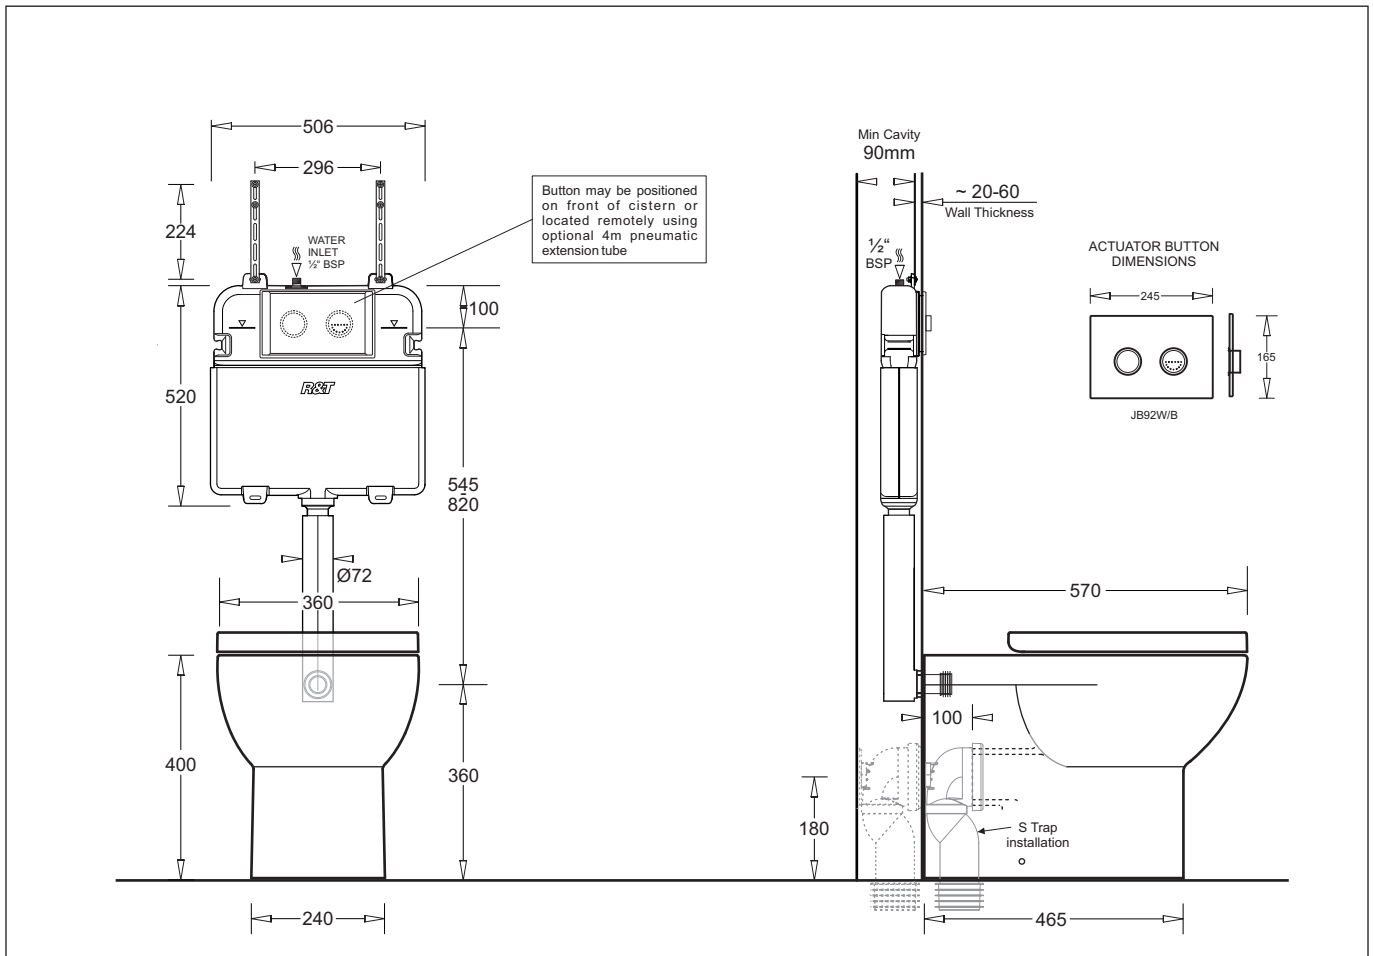

# LIFE ECONOFLUSH AIR

INWALL CISTERN WITH WALL FACED PAN

PNEUMATIC DUAL FLUSH PUSH BUTTONS

4.5/3LITRE FLUSH

JB92x

JB90x

## INWALL CISTERN WITH WALL FACED PAN

- A concealed inwall cistern coupled with a wall faced pan
- Cistern features pneumatic flushing activation - buttons may be located remotely
- Standard inwall unit that is suitable for commercial or domestic applications
- Top water entry
- 4 Star WELS rated
- Two attractive button actuator options
- Minimum 90mm cavity depth

**WELS**  
★★★★★  
4.5/3L FLUSH

Provided		
Item	Description	Code
Cistern	EconoFlush Air Unframed Inwall Cistern	J2982
Toilet	Life Wall Faced P Pan	J2765
Seat	Life Soft Close Seat	J2809
Installation	Instruction Sheet	✓

Options			
Button	Dual Flush Button - Raised	OR	JB92x*
Button	Dual Flush Button - Flat		JB90x*

\* x = B(Blue), C(Chrome), BLK(Black), M(Matt Chrome), W(White), WMU(White-Musical)

All dimensions are in millimetres and are subject to normal manufacturing variation of +/- 3mm on all surfaces. As product development is ongoing BPA reserves the right to vary specifications without notice.  
Bathroom Products Australia P/L ABN 87 079 297 617