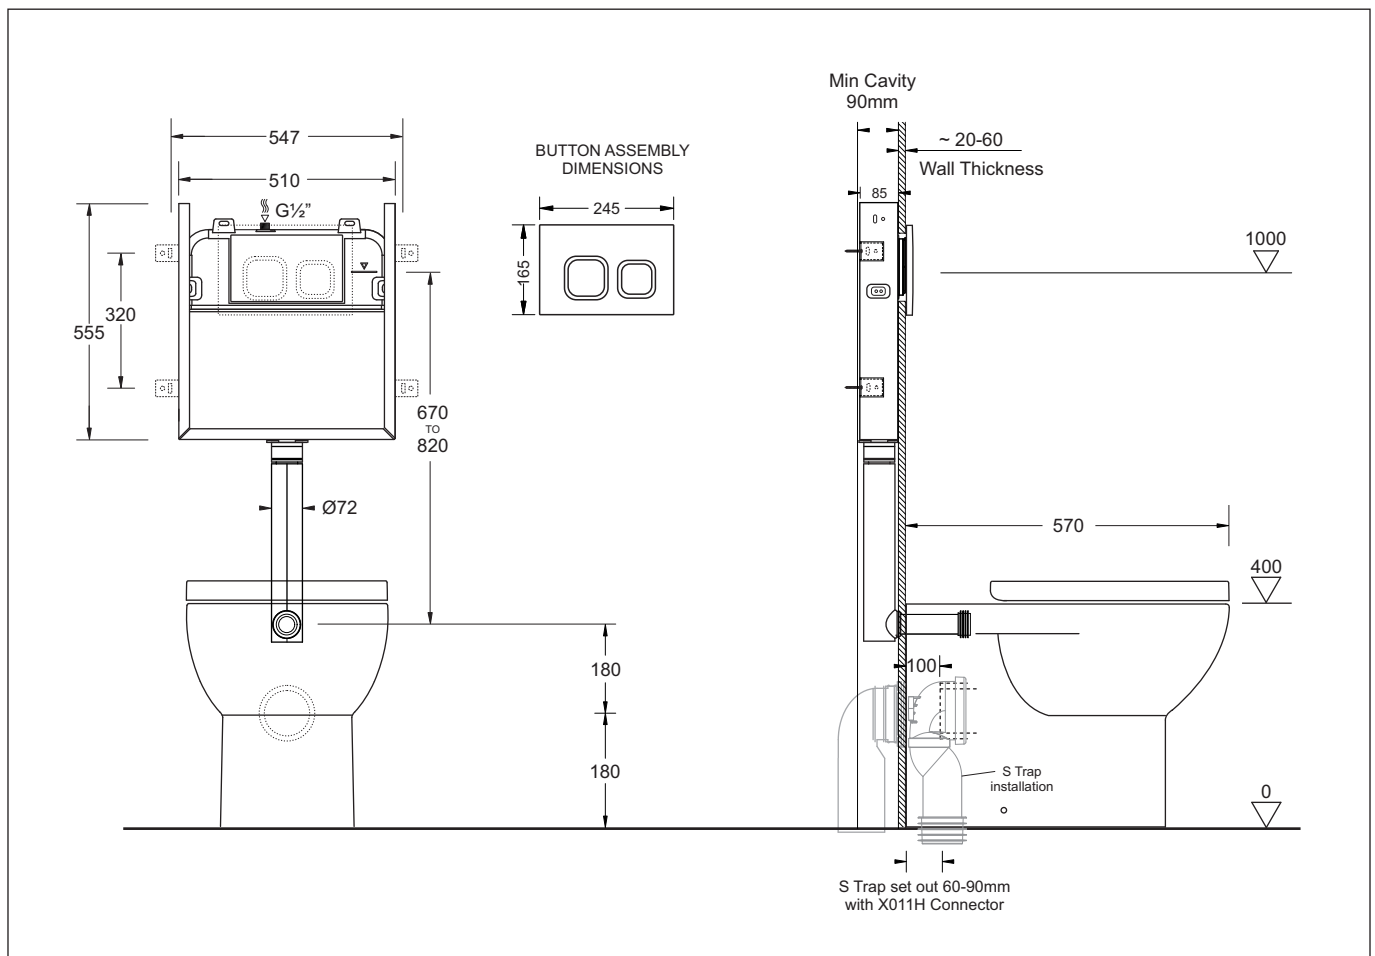

LIFE ECONOFLUSH

WALL FACED PAN WITH INWALL CISTERN
FRONT DUAL FLUSH PUSH BUTTONS
4.5/3LITRE FLUSH

LIFE ECONOFLUSH

WALL FACED PAN WITH INWALL CISTERN

- A wall faced pan coupled with a concealed inwall cistern
- Standard inwall unit that is suitable for commercial or domestic applications
- 4 Star WELS rated
- Five attractive button actuator options with different finishes
- To suit a minimum 90mm cavity depth
- Suitable for tiled wall thickness of 20 to 60mm
- S trap set out 60-90mm or P trap option through wall

Provided

Item	Description	Code
Toilet	Life Wall Faced P Pan	J2765
Cistern	EconoFlush Unframed Inwall Cistern	J2981
Seat	Life Soft Close Seat	JSEL101
Installation	Instruction Sheet	✓

Optional

Seat	Heart/Life Soft Close Seat	J2809	
Button	Dual Flush Button	Available in: Chrome(C), Matt(M) White(W), Black(B) Dimensions: 245 x 165mm	
Button	Dual Flush Button		JB40 C/M
Button	Dual Flush Button		JB50 C/M/B/W
Button	Dual Flush Button		JB60 C/M
Button	Dual Flush Button		JB70 C/M/B/W
Button	Dual Flush Button	JB80 C/M	

All dimensions are in millimetres and are subject to normal manufacturing variation of +/- 3mm on all surfaces.
As product development is ongoing BPA reserves the right to vary specifications without notice.