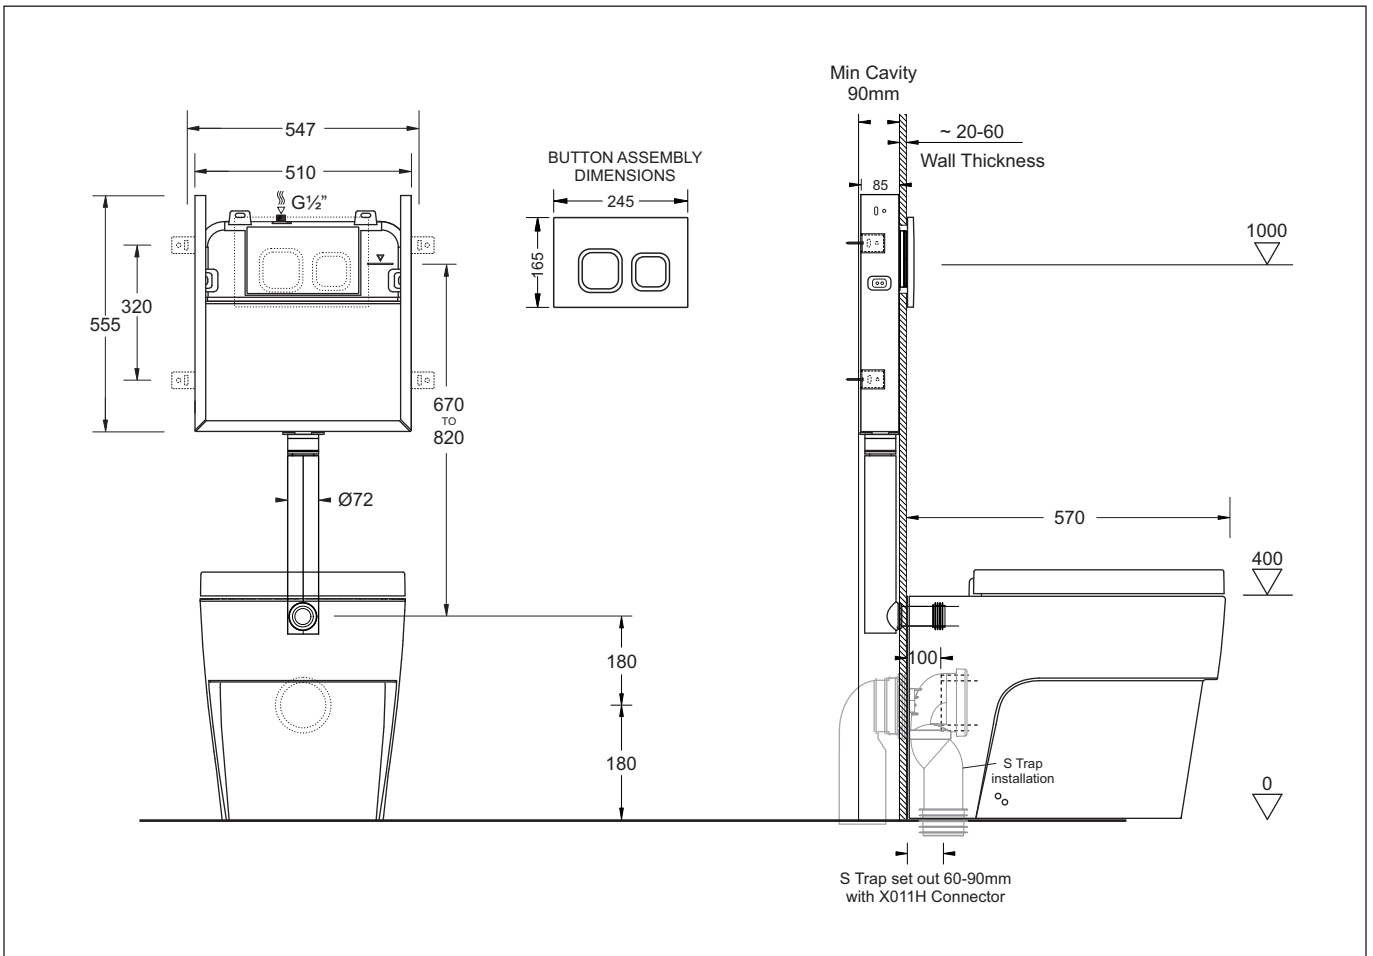

HEART ECONOFLUSH

WALL FACED PAN WITH INWALL CISTERN
FRONT DUAL FLUSH PUSH BUTTONS
4.5/3LITRE FLUSH

JB40

JB50

JB60

JB70

JB80

HEART ECONOFLUSH

WALL FACED PAN WITH INWALL CISTERN

- A wall faced pan coupled with a concealed inwall cistern
- Standard inwall unit that is suitable for commercial or domestic applications
- 4 Star WELS rated
- Five attractive button actuator options with different finishes
- To suit a minimum 90mm cavity depth
- Suitable for tiled wall thickness of 20 to 60mm
- S trap set out 60-90mm or P trap option through wall

Provided

Item	Description	Code
Toilet	Heart Wall Faced P Pan	J2570
Cistern	EconoFlush Unframed Inwall Cistern	J2981
Seat	Life Soft Close Seat	JSEH101
Installation	Instruction Sheet	✓

Optional

Seat	Heart/Life Soft Close Seat	J2809
Button	Dual Flush Button	JB40 C/M
Button	Dual Flush Button	JB50 C/M/B/W
Button	Dual Flush Button	JB60 C/M
Button	Dual Flush Button	JB70 C/M/B/W
Button	Dual Flush Button	JB80 C/M

Available in:
Chrome(C), Matt(M)
White(W), Black(B)

Dimensions:
245 x 165mm

All dimensions are in millimetres and are subject to normal manufacturing variation of +/- 3mm on all surfaces. As product development is ongoing BPA reserves the right to vary specifications without notice.
Bathroom Products Australia P/L ABN 87 079 297 617