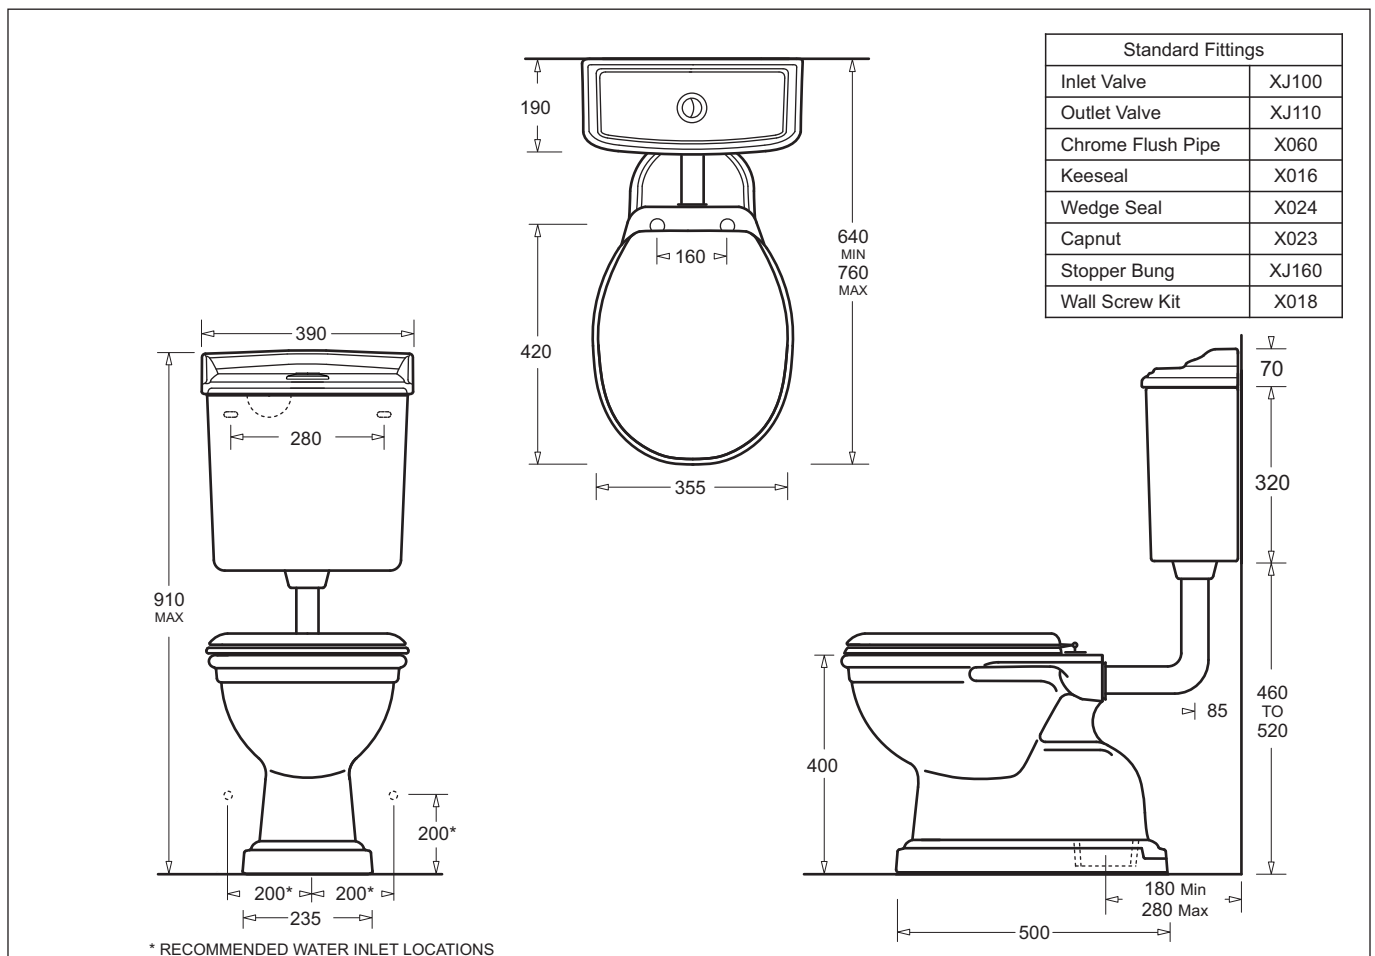

COLONIAL FEATURE
VITREOUS CHINA MID LEVEL SUITE
S TRAP

COLONIAL FEATURE

MID LEVEL VITREOUS CHINA SUITE

WHITE SEAT OPTION SHOWN

- Period style vitreous china feature suite
- Exposed chrome flush pipe
- Concealed outlet Colonial Deluxe pan
- 4.5/3L Dual flush
- Variable set out S trap 180-280mm
- Wood or Plastic seat options
- RH water inlet (Can be converted to LH water inlet)

Provided

Item	Description	Code	
Toilet	Colonial Deluxe S Pan	J2050	
Cistern	Colonial Feature Cistern - Chrome F/Pipe	J2401M	
Seat	Timber Seat - Mahogany Stain	OR	3000M
Seat	Timber Seat - Oak Stain		3000O
Seat	White Seat - Urea Soft Close		RB6041
Installation	Instruction Sheet	✓	

Optional

Trim	Gold/Brass Trim - Button, Hinges, F/Pipe	X010A
------	--	-------

All dimensions are in millimetres and are subject to normal manufacturing variation.
As product development is ongoing BPA reserves the right to vary specifications without notice.
Bathroom Products Australia P/L ABN 87 079 297 617