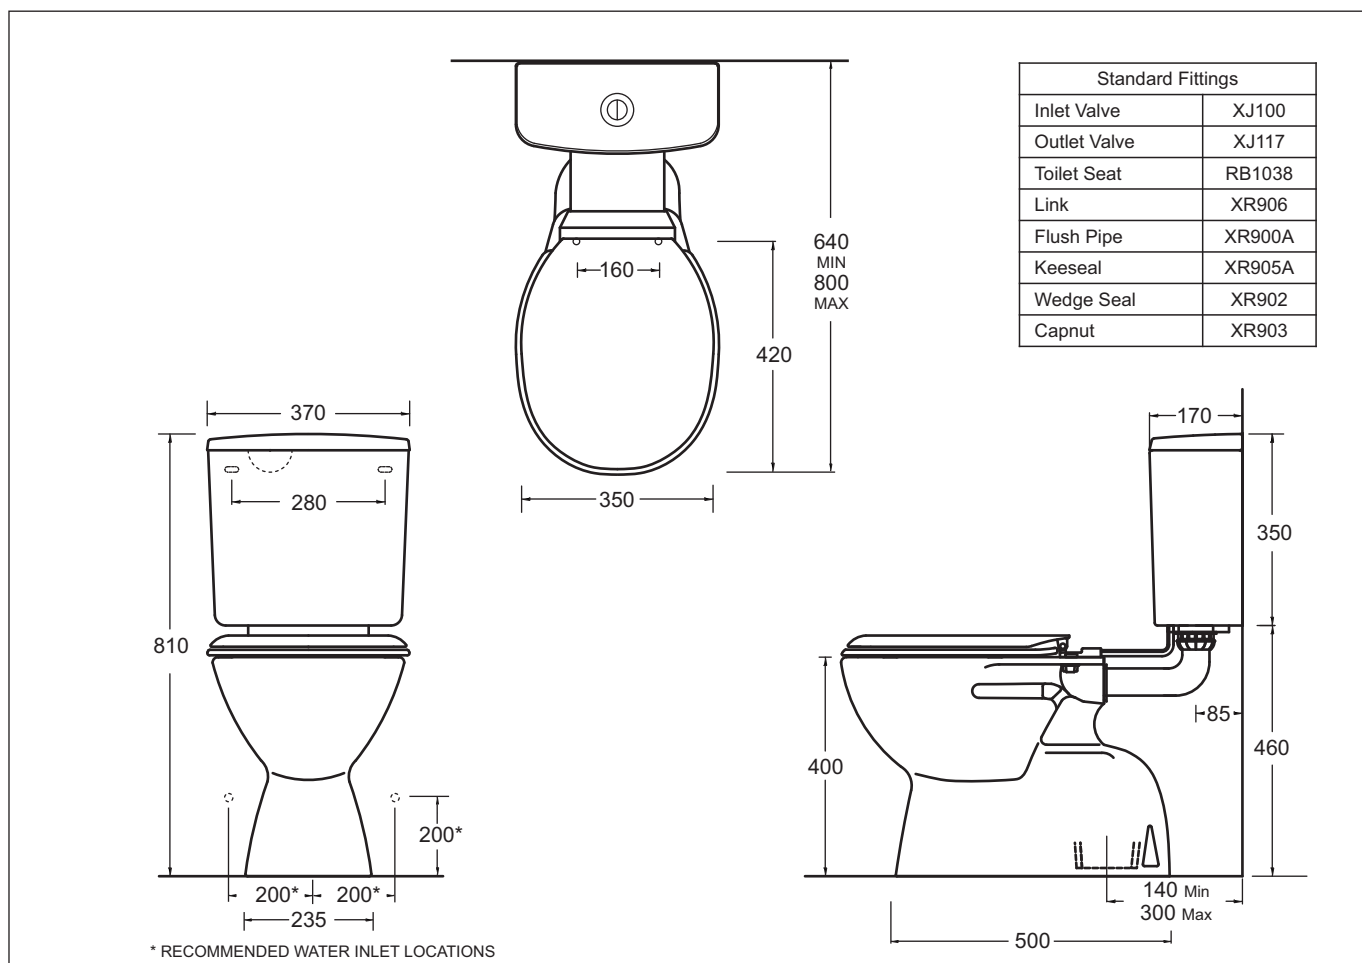

# PLAZA DELUXE LINK

VITREOUS CHINA LINK SUITE

- Stylish vitreous china suite with link and seat
- Concealed outlet Mode Deluxe pan with attractive Plaza cistern, seat and link
- 4 Star WELS rated efficiency
- 4.5/3L Dual flush
- Variable set out S trap 140-300mm
- LH/RH water inlet

### Provided

Item	Description	Code
Toilet	Mode Deluxe S Pan	J2030/J2030A
Cistern	Plaza Cistern Seat and Link	J2201W
Installation	Instruction Sheet	✓

**WELS**  
★★★★★  
4.5/3L FLUSH

All dimensions are in millimetres and are subject to normal manufacturing variation of +/- 3mm on all surfaces. As product development is ongoing BPA reserves the right to vary specifications without notice.  
Bathroom Products Australia P/L ABN 87 079 297 617