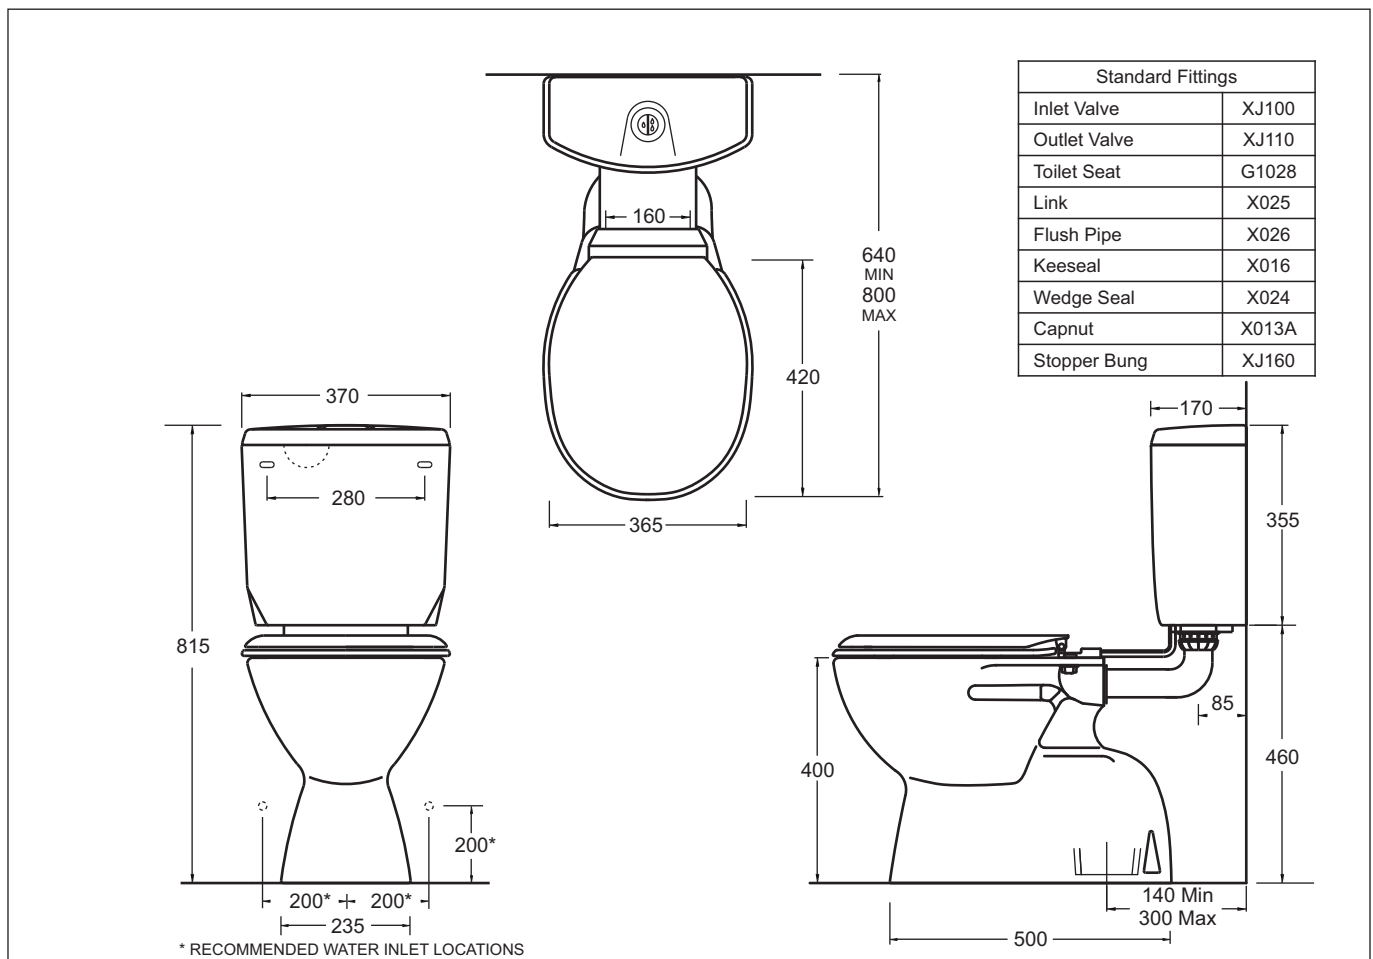

CIVIC DELUXE LINK
VITREOUS CHINA LINK SUITE
S TRAP

CIVIC DELUXE LINK

VITREOUS CHINA LINK SUITE

- Stylish vitreous china suite with link and seat
- Concealed outlet Mode Deluxe pan with attractive Civic cistern, seat and link
- 4 Star WELS rated efficiency
- 4.5/3L Dual flush
- Variable set out S trap 140-300mm
- LH/RH water inlet

Provided

Item	Description	Code
Toilet	Mode Deluxe S Pan	J2030/J2030A
Cistern	Civic Cistern Seat and Link	J2101W
Installation	Instruction Sheet	✓

WELS

4.5/3L FLUSH

All dimensions are in millimetres and are subject to normal manufacturing variation of +/- 3mm on all surfaces. As product development is ongoing BPA reserves the right to vary specifications without notice.
Bathroom Products Australia P/L ABN 87 079 297 617