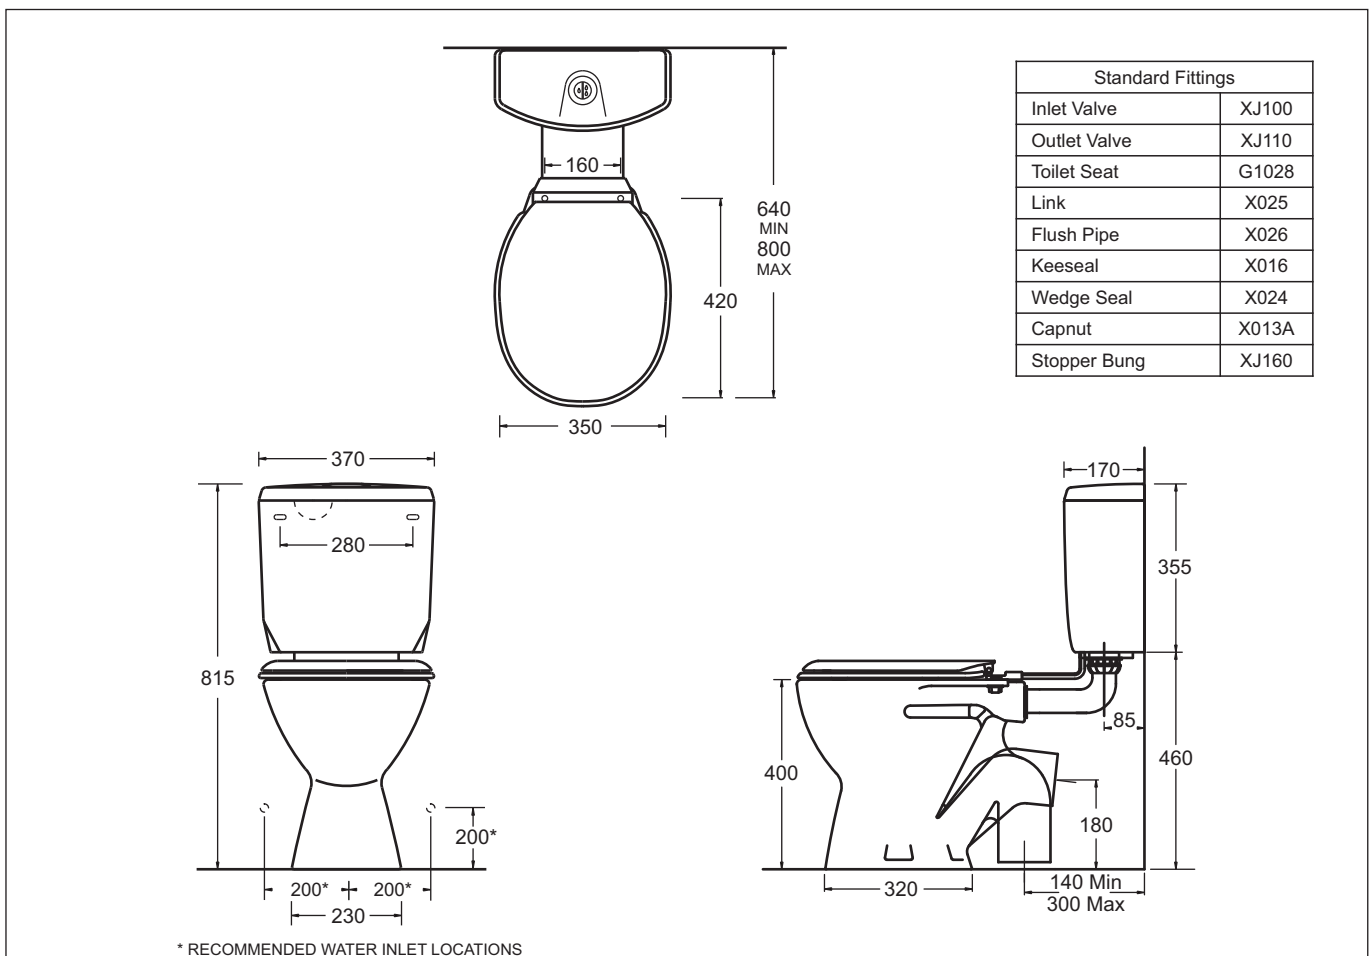

CIVIC LINK
VITREOUS CHINA LINK SUITE
S or P TRAP

CIVIC LINK

VITREOUS CHINA LINK SUITE

- Standard vitreous china suite with link and seat
- Mode pan with attractive Civic cistern, seat and link
- 4 Star WELS rated efficiency
- 4.5/3L Dual flush
- Variable set out S trap 140-300mm, P trap 180mm above floor
- 4 hole floor fixing for increased stability
- LH/RH water inlet

WELS
★★★★★
4.5/3L FLUSH

Provided

Item	Description	Code
Toilet	Mode S Pan	OR J2000/J2000A
Toilet	Mode P Pan	
Cistern	Civic Cistern Seat and Link	J2101W
Installation	Instruction Sheet	✓

All dimensions are in millimetres and are subject to normal manufacturing variation of +/- 3mm on all surfaces. As product development is ongoing BPA reserves the right to vary specifications without notice.
Bathroom Products Australia P/L ABN 87 079 297 617