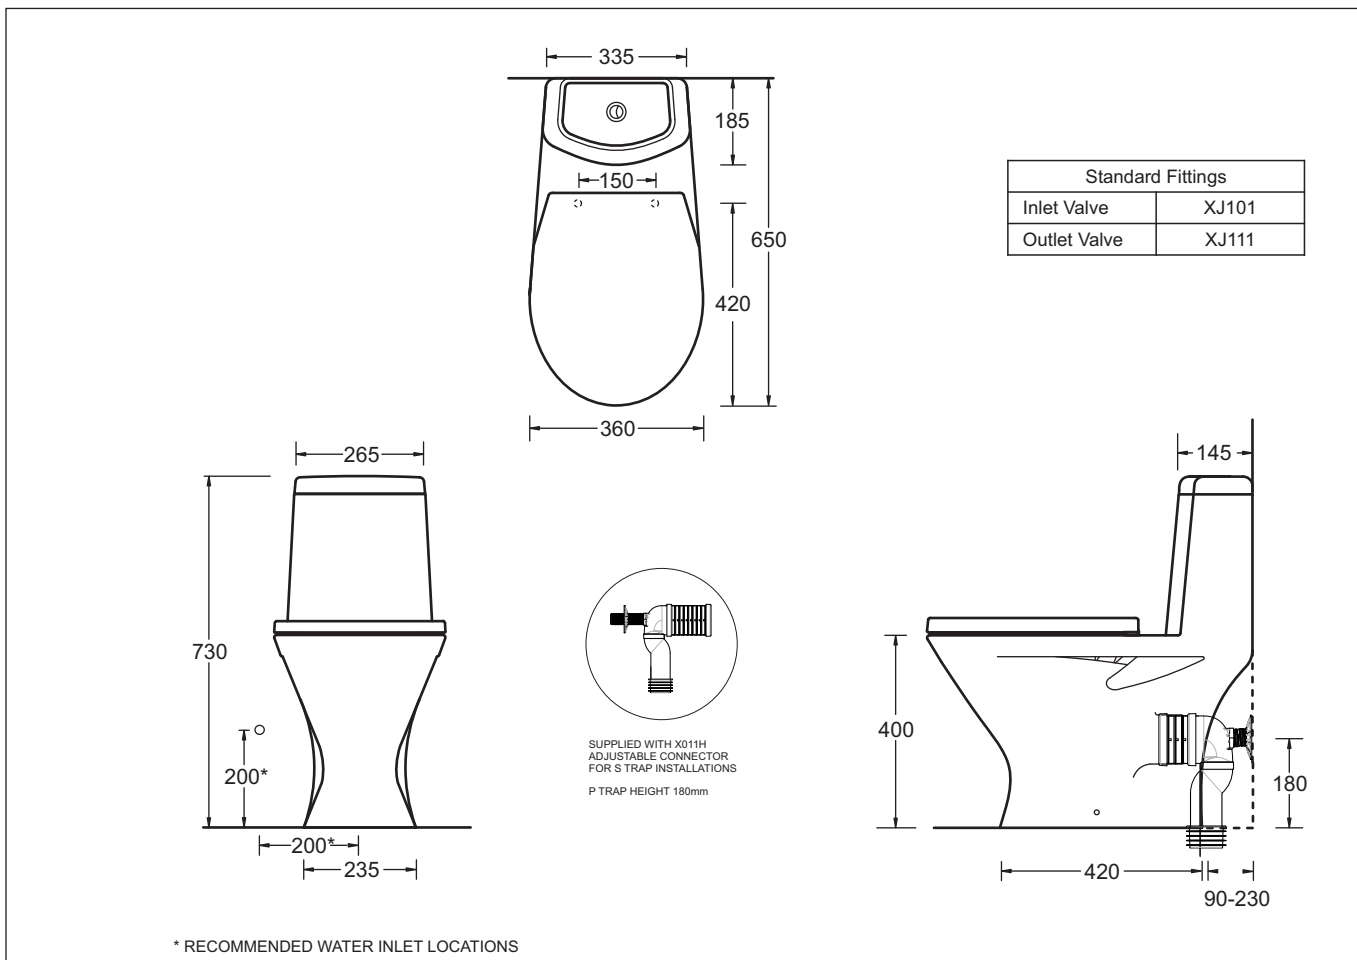

COTTAGE

ONE PIECE TOILET SUITE
S or P TRAP

Soft Close Seat

WELS

4.5/3L FLUSH

COTTAGE

ONE-PIECE TOILET SUITE

- Contemporary styled one-piece vitreous china suite
- Very compact design for small areas
- Smooth easy to clean surfaces
- 4 Star WELS rated efficiency
- 4.5/3L Dual Flush
- Standard P Trap configuration - when used with adjustable elbow connector has a variable S Trap set out of 90-230mm
- Bottom LH water inlet
- Quality soft close seat with quick release

WELS
★★★★
4.5/3L FLUSH

Provided		
Item	Description	Code
Toilet	Cottage One-piece Suite	J4000
Seat	Cottage One-piece Soft Close Seat	J2805
Sewer	S Connector 90-180mm set out	X011H
Installation	Floor Fixing Kit	XJ200
Installation	Instruction Sheet	✓
Optional		
Sewer	S Connector 180-230mm set out	X011B

All dimensions are in millimetres and are subject to normal manufacturing variation of +/- 3mm on all surfaces. As product development is ongoing BPA reserves the right to vary specifications without notice.
Bathroom Products Australia P/L ABN 87 079 297 617