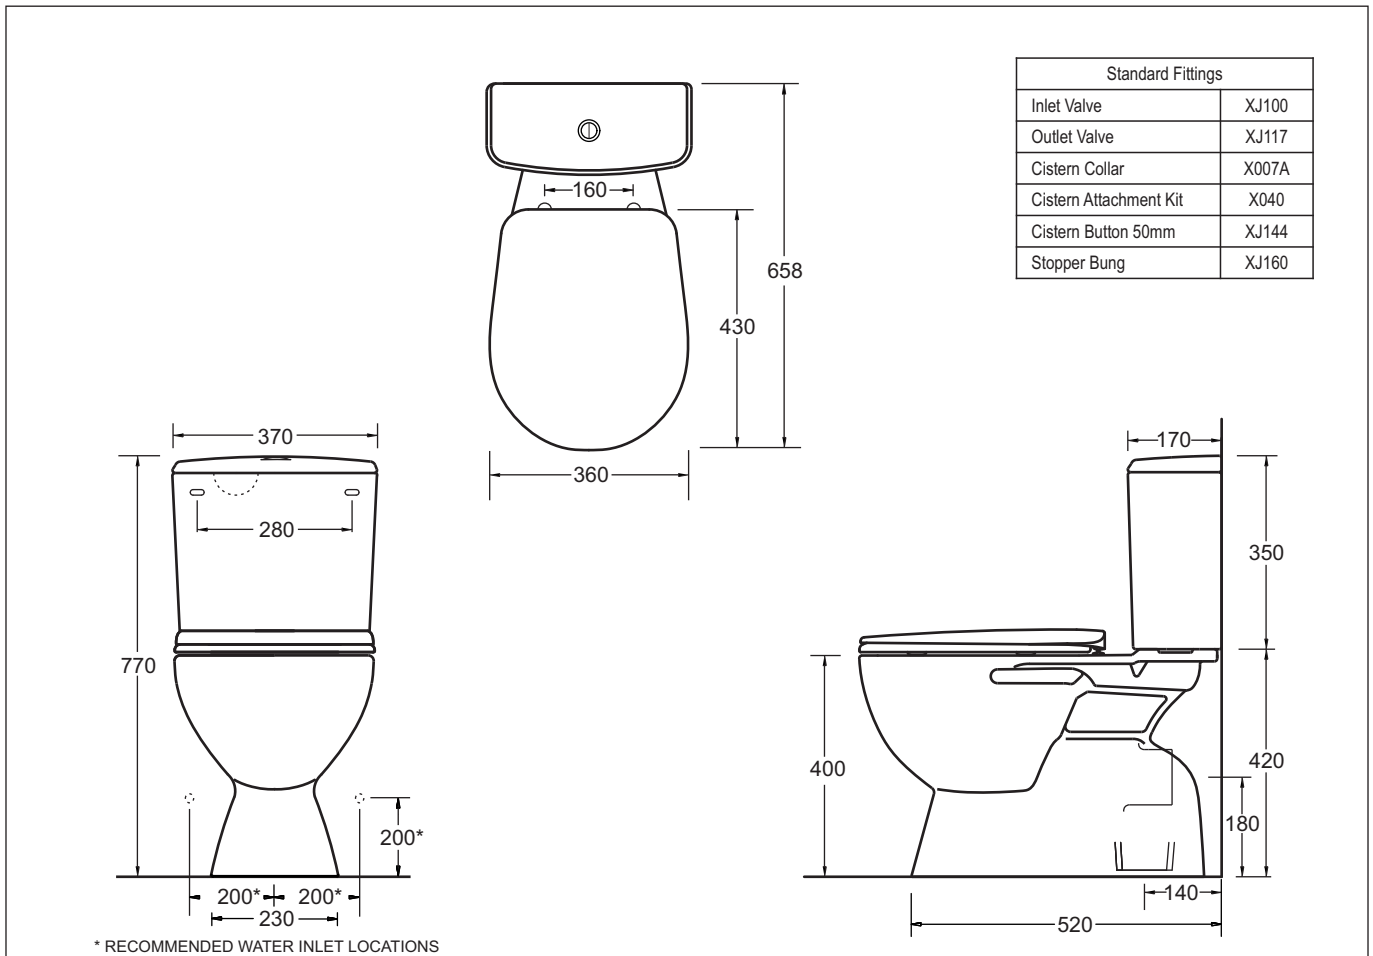

Optional

Seat	Luton Toilet Seat	J2802

All dimensions are in millimetres and are subject to normal manufacturing variation of +/- 3mm on all surfaces. As product development is ongoing BPA reserves the right to vary specifications without notice.
Bathroom Products Australia P/L ABN 87 079 297 617

2/97 BANKSIA ST
BOTANY, NSW 2019
TEL: 1300 717 717 FAX: 1300 746 480
www.johnsonsuiss.com.au