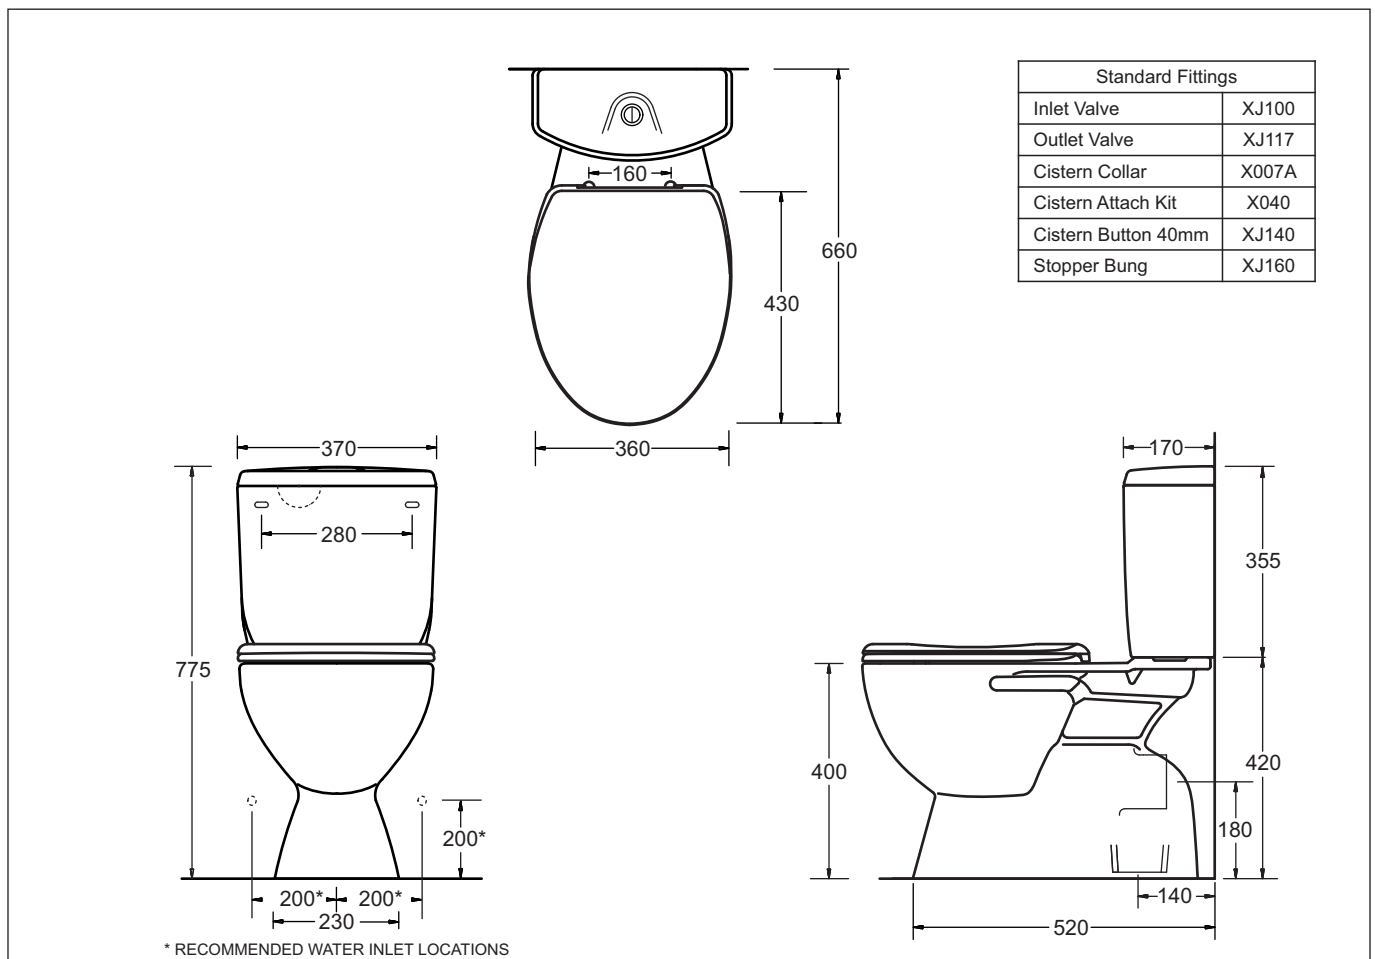

## CIVIC

CLOSE COUPLED TOILET SUITE  
S or P TRAP

## CLOSE COUPLED TOILET SUITE

- Functional and stylish vitreous china close coupled suite
- Compact Australian designed suite
- Water saving 4 Star WELS efficiency
- 4.5/3L Dual Flush
- Set out S Trap 140mm P Trap 180mm
- LH/RH water inlet option
- Cistern fixed with metal plate (no through holes)
- Quality seat with stainless steel hinges

### Provided

Item	Description	Code
Toilet	Civic S Close Coupled Pan	J2010
Toilet	Civic P Close Coupled Pan	J2011
Cistern	Civic Cistern	J2100C
Seat	Luton Toilet Seat	J2802
Installation	Instruction Sheet	✓

### Optional

Seat	Plaza Soft Close Seat	RB6041
------	-----------------------	--------

All dimensions are in millimetres and are subject to normal manufacturing variation of +/- 3mm on all surfaces. As product development is ongoing BPA reserves the right to vary specifications without notice.  
Bathroom Products Australia P/L ABN 87 079 297 617