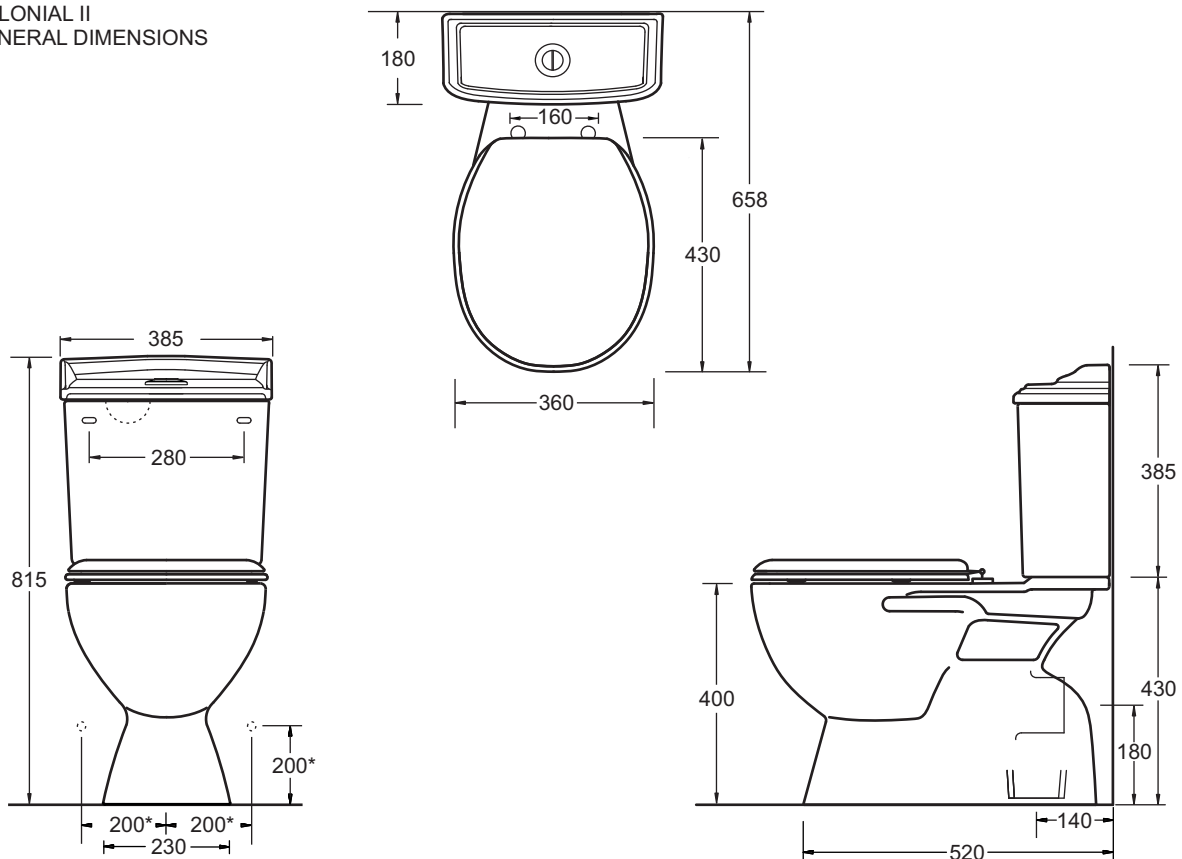

COLONIAL II
CLOSE COUPLED TOILET SUITE
S or P TRAP

COLONIAL II

CLOSE COUPLED TOILET SUITE

- Period style Colonial vitreous china close coupled suite
- Quality inlet and outlet valves
- 4 Star WELS rated efficiency
- Set out S Trap 140mm P Trap 180mm
- LH/RH water inlet
- Cistern fixed with metal plate (no through holes)
- Optional Timber toilet seats available

Provided

Item	Description	Code
Toilet	Mode Plus Close Coupled Pan S Trap	J2010
	Mode Plus Close Coupled Pan P Trap	J2011
Cistern	Colonial Close Coupled Cistern	J2400C
Toilet Seat	White Soft Close Quick Release Seat	RB6041
	Mahogany Timber Seat - Chrome Hinge	3000MC
	Mahogany Timber Seat - Brass Hinge	3000MB
	Oak Timber Seat - Chrome Hinge	3000OC
	Oak Timber Seat - Brass Hinge	3000OB
Installation	Floor Mount Screw Set	X032
	Instruction Sheet	✓

COLONIAL II GENERAL DIMENSIONS

* RECOMMENDED WATER INLET LOCATIONS

All dimensions are in millimetres and are subject to normal manufacturing variation of +/- 3mm on all surfaces. As product development is ongoing BPA reserves the right to vary specifications without notice.