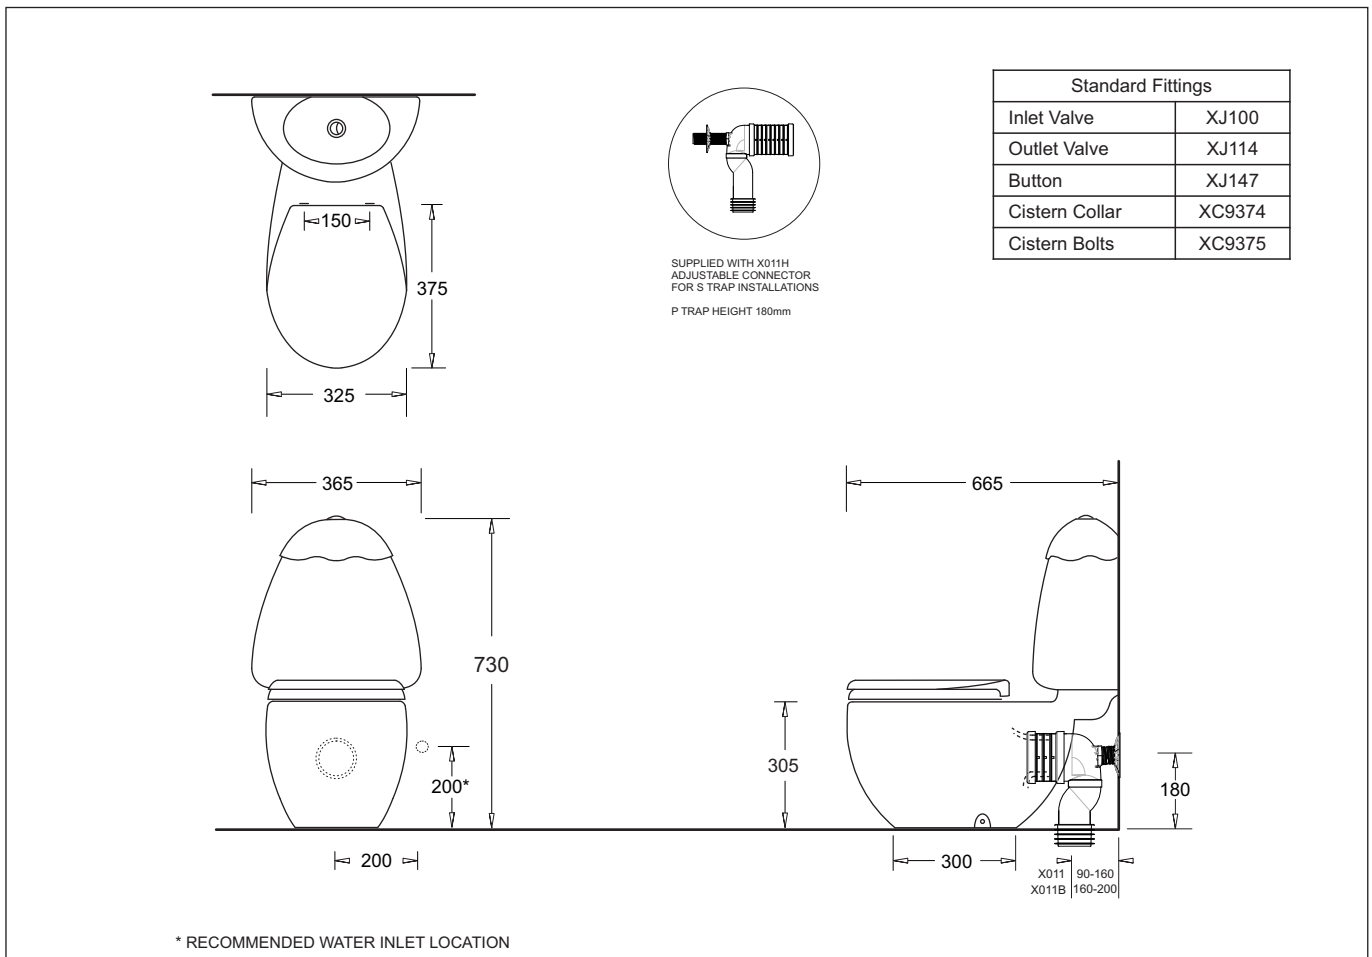

COTTO

C67977.6262

May 2018

SUPERSEDES ALL PREVIOUS ISSUES

3.2.14

EGG

CHILDRENS CLOSE COUPLED TOILET SUITE
S or P TRAP

Standard Seat

- Child friendly, fun egg-shaped vitreous china close coupled toilet suite
- Coloured cistern lid available - Green, Lemon, Rose, Blue or White
- Low seat height suitable for children up to 12yrs
- Bowl finished in HYGIENE glaze for easy cleaning
- Matching toilet seat
- Right hand water inlet
- 4 Star dual flush efficiency
- Adjustable connector to achieve 90-160mm set out (X011H)
- Optional adjustable connector to achieve 160-200 mm set our (X011B)

Provided		
Item	Description	Code
Toilet	Egg Close Coupled Pan	C67977
Cistern	Egg Cistern	C6262
Seat	Egg Toilet Seat	C9007
Sewer	S Connector 90-160mm set out	X011H
Installation	Floor Fixing Kit	XTWP10
Installation	Instruction Sheet	
Optional		
Sewer	S Connector 160-200mm set out	X011B
Anti Vandal Kit	Lid locking bridge + Button	XJ122A

All dimensions are in millimetres and are subject to normal manufacturing variation of +/- 3mm on all surfaces. As product development is ongoing BPA reserves the right to vary specifications without notice.