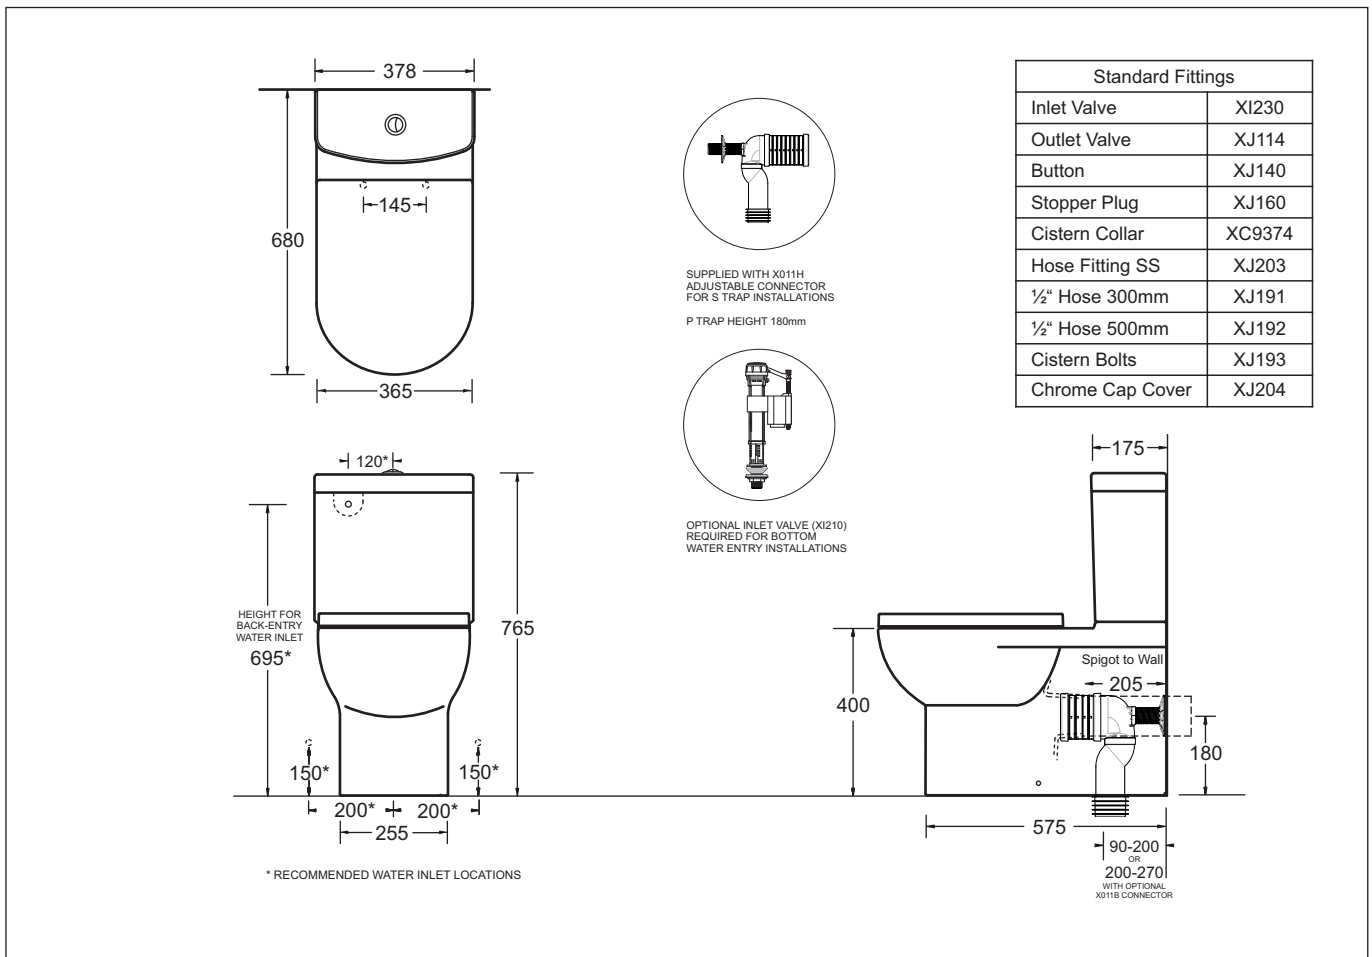

LIFE

CLOSE COUPLED FLUSH TO WALL TOILET SUITE
S or P TRAP

Soft Close Seat

- Smartly styled flush to wall close coupled vitreous china toilet suite
- Modern styling with simple easy-clean lines
- Supplied with soft close, quick release seat as standard
- 4 Star dual flush efficiency
- Water inlet adjustable for concealed back entry or optional left/right hand bottom entry
- Adjustable S connector supplied for 90-200mm set out
- Optional adjustable S connector for 200-270mm set out

Provided

Item	Description	Code
Toilet	Life Flush to Wall Close Coupled Pan	J2700
Cistern	Life Cistern	J2750
Seat	Heart/Life Soft Close Quick-Release Seat	J2809
Sewer	S Connector 90-200mm set out	X011H
Installation	Floor Fixing Kit	XJ200
Installation	Instruction Sheet	✓

JohnsonSuisse

Optional

Sewer	S Connector 200-270mm set out	X011B
Inlet Valve	Bottom Entry Inlet Valve	XI210

All dimensions are in millimetres and are subject to normal manufacturing variation of +/- 3mm on all surfaces. As product development is ongoing BPA reserves the right to vary specifications without notice.
 Bathroom Products Australia P/L ABN 87 079 297 617