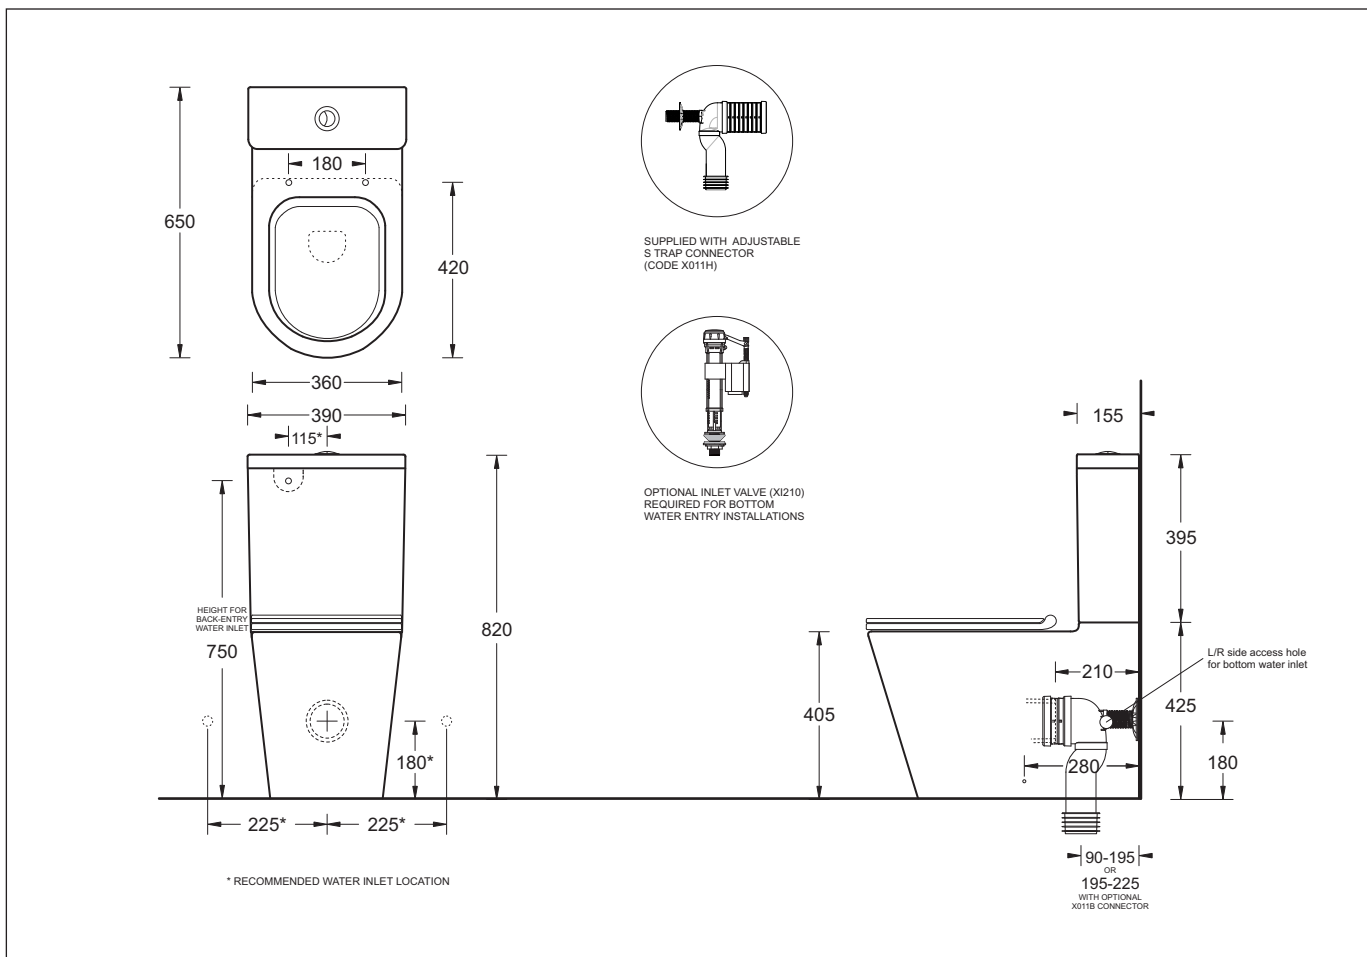

VENEZIA

CLOSE COUPLED FLUSH TO WALL TOILET SUITE
S/P TRAP

Soft Close Seat

VENEZIA

CLOSE COUPLED FLUSH TO WALL TOILET SUITE

- Smartly styled flush to wall close coupled vitreous china toilet suite
- Modern styling with simple easy-clean lines
- Supplied with soft close seat as standard
- 4 Star dual flush efficiency
- Concealed back entry water inlet. Left/right hand bottom entry conversion valve available.
- Adjustable S connector supplied for 90-195mm set out
- Optional adjustable S connector for 195-225mm set out

Provided

Item	Description	Code
Toilet	Venezia Flush to Wall Pan	J2320
Cistern	Venezia Cistern Bottom Entry	J2371
Seat	Venezia Soft Close Seat	J2813
Sewer	S Connector 90-195mm set out	X011H
Installation	Floor Fixing Kit	XJ200
Installation	Instruction Sheet	✓

Optional

Sewer	S Connector 195-225mm set out	X011B
Inlet Valve	Valve Kit for Bottom Entry Conversion	XJ108

All dimensions are in millimetres and are subject to normal manufacturing variation of +/- 3mm on all surfaces. As product development is ongoing BPA reserves the right to vary specifications without notice.