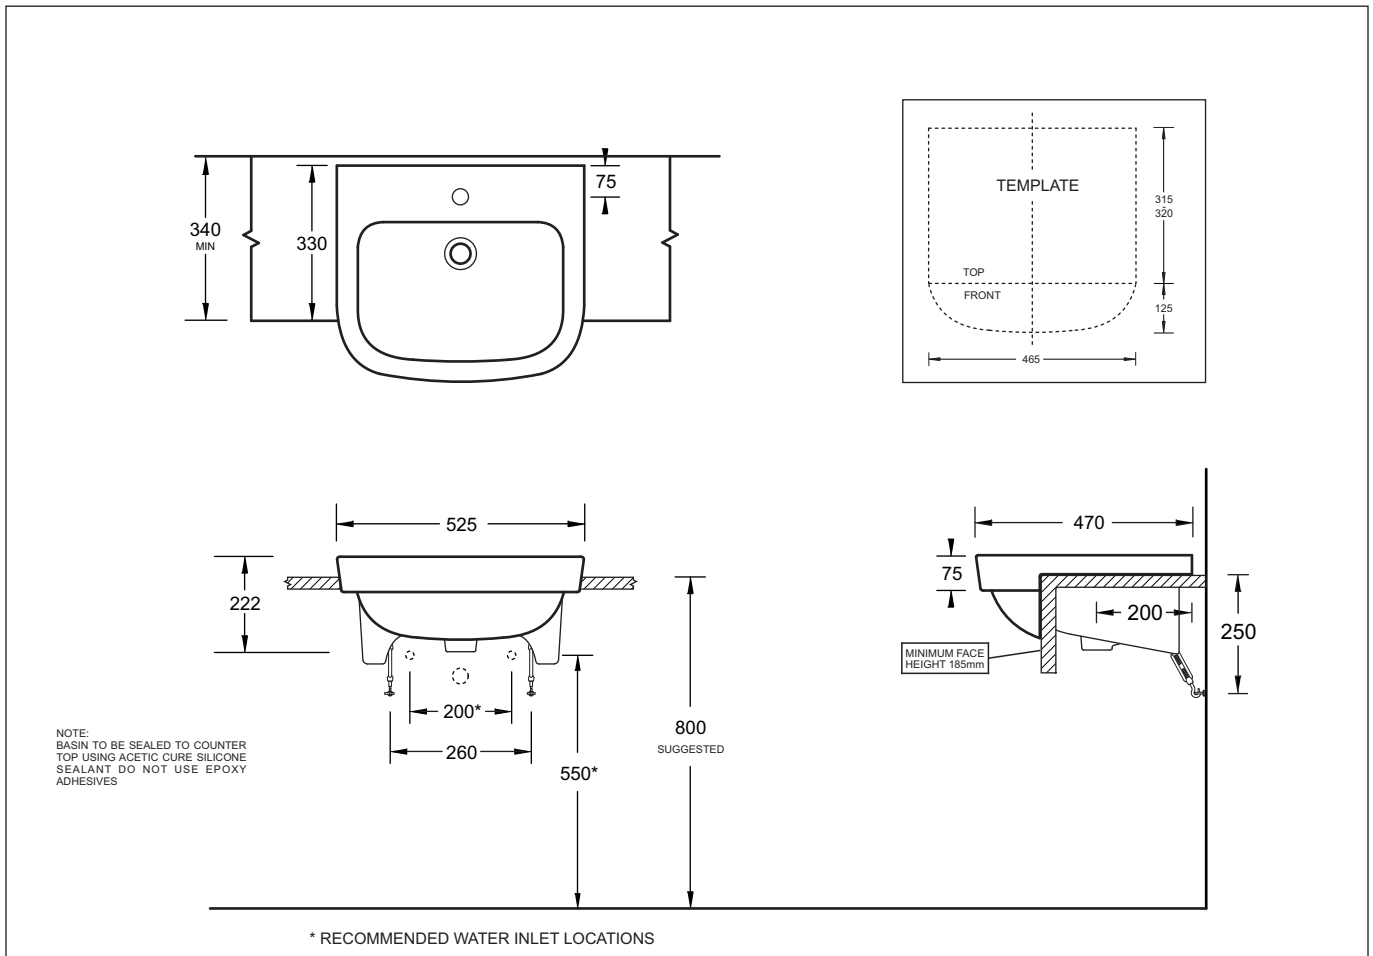

LIFE

SEMI RECESSED BASIN

Nominal size 525 x 470mm

1 TAPHOLE

LIFE

SEMI-RECESSED BASIN

- Contemporary vitreous china semi-recessed counter top basin
- Suitable for domestic or commercial use
- Standard overflow
- Available with 1 taphole
- 32mm waste outlet
- Bowl capacity 6.4L
- 525mm x470mm

Provided

Item	Description	Code
Basin	Life Semi Recessed Basin	J3065
Overflow Trim	CP Ring - JS	X063
Installation	SR Turnbuckle Kit	XC9491
Installation	Counter Template	✓
Plug & Waste	32/40mm Overflow-Plastic	PW2

Optional

Plug & Waste	32/40mm Overflow-Chrome	PW1
--------------	-------------------------	-----

All dimensions are in millimetres and are subject to normal manufacturing variation of +/- 3mm on all surfaces. As product development is ongoing BPA reserves the right to vary specifications without notice