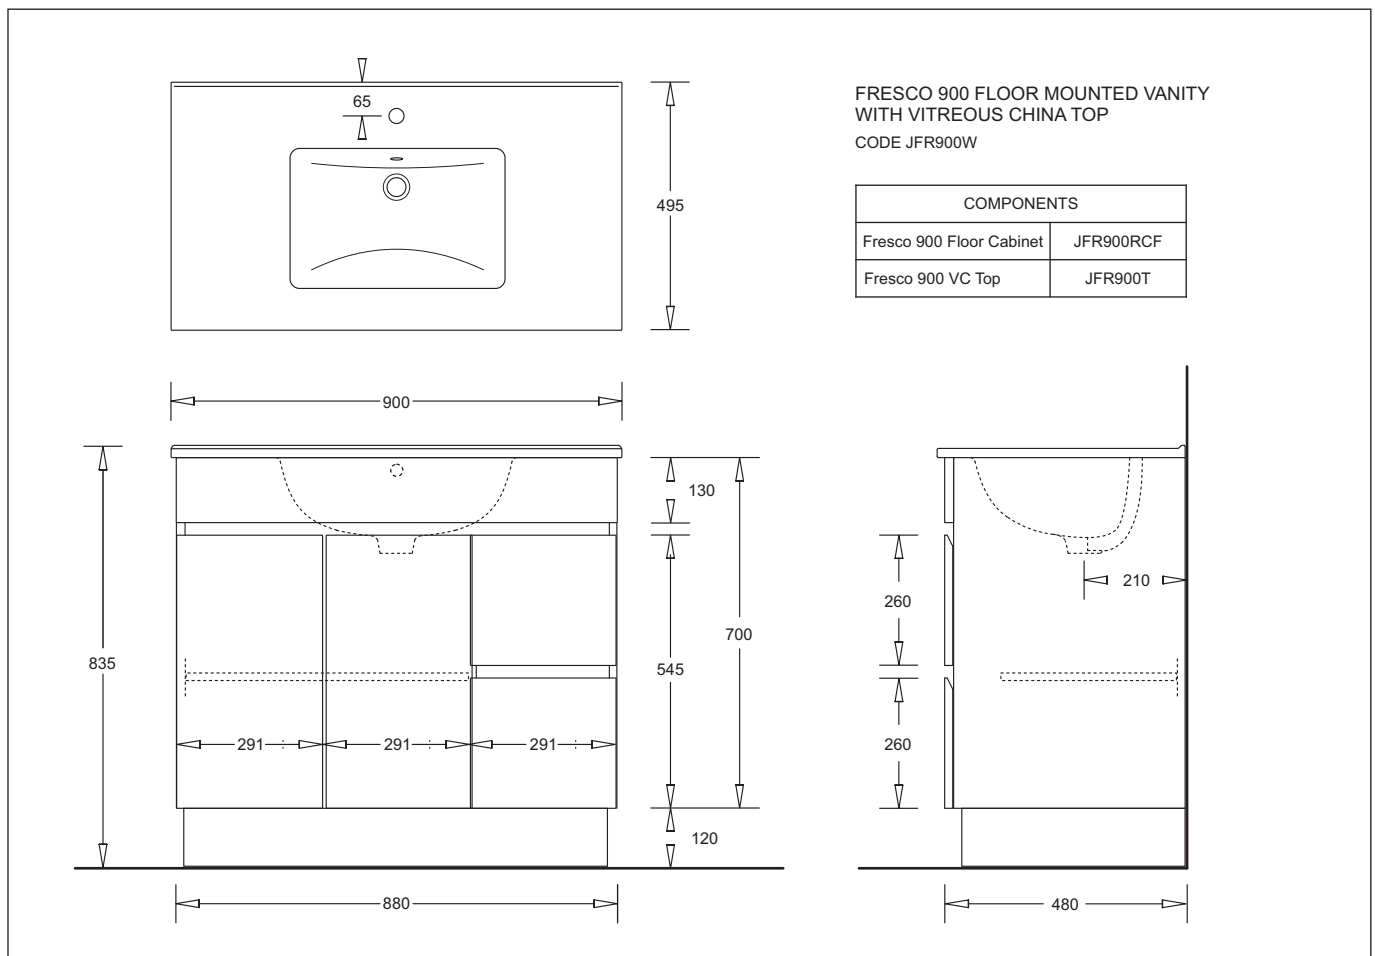

FRESCO 900F

VANITY WITH VITREOUS CHINA TOP
FLOOR MOUNTED

NOMINAL SIZE 900W x 490D x 835Hmm

1 TAPHOLE

White high gloss poly finish
One piece vitreous china top
Kickboard base

FRESCO 900F

FLOOR MOUNTED VANITY UNIT

- A wall faced vanity unit with integrated vitreous china vanity top
- Slimline 900 x 490mm vanity top with 1 tap hole
- Cabinet constructed in HMR MDF board and finished in durable white high gloss polyurethane
- Simple handle-free design allows for easy opening of drawers and door
- Soft-close door and two drawers(RHS) with quality drawer runners
- Storage shelf in cupboard
- Kickboard Base

Provided

Item	Description	Code
Cabinet	Fresco 900 Floor Cabinet RHS Drawers	JFR900F
Vanity Top	Fresco 900 China Vanity Top 1 Taphole	
Base	Kickboard	
Installation	Installation Instructions	✓

All dimensions are in millimetres and are subject to normal manufacturing variation.
As product development is ongoing BPA reserves the right to vary specifications without notice.
Bathroom Products Australia P/L ABN 87 079 297 617