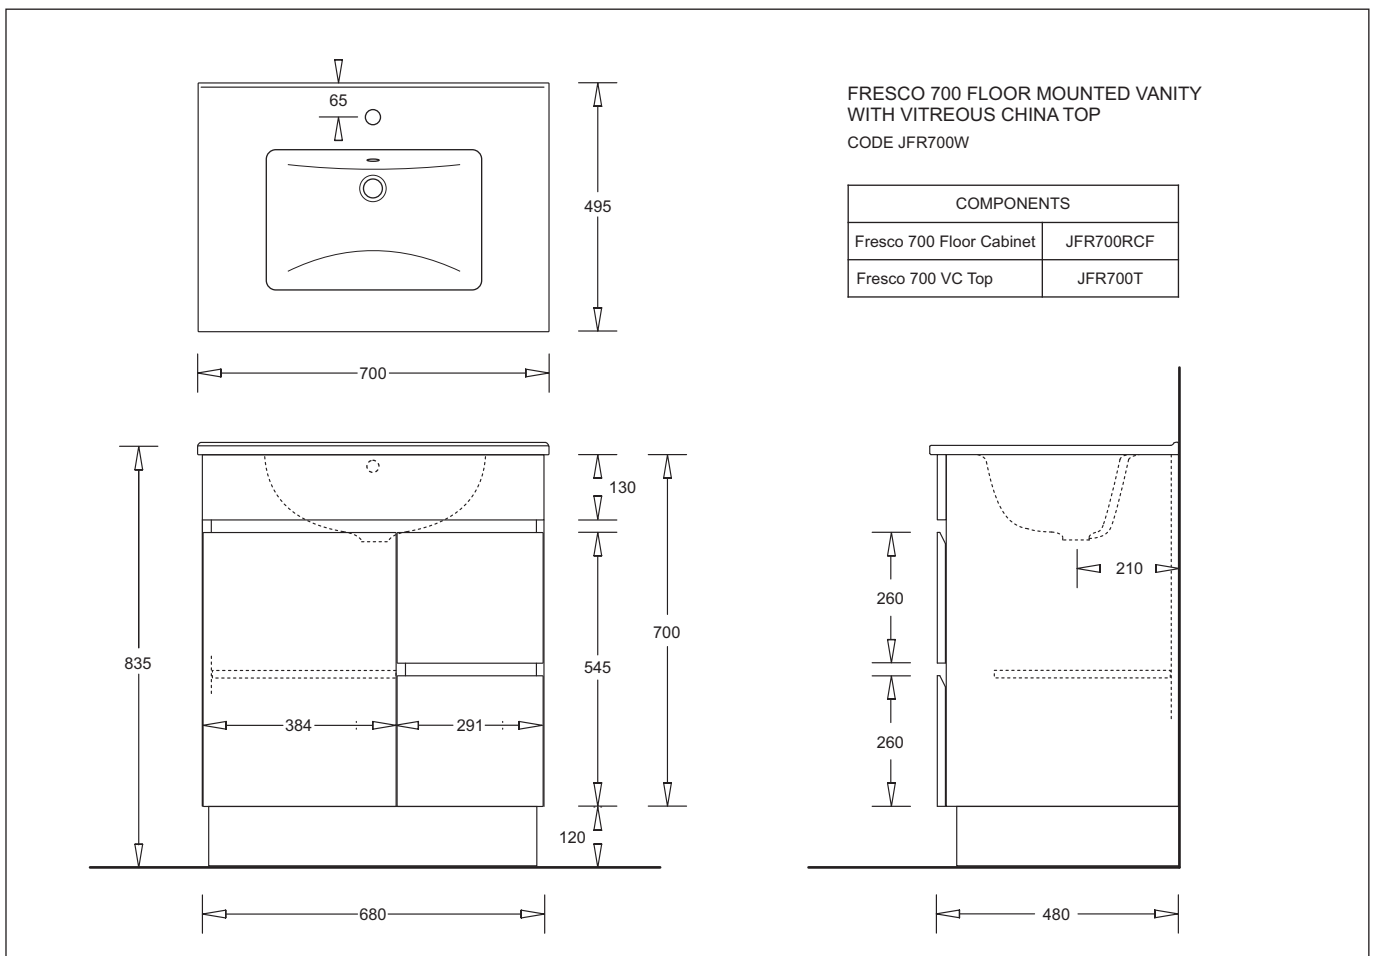

All dimensions are in millimetres and are subject to normal manufacturing variation.
As product development is ongoing BPA reserves the right to vary specifications without notice.
Bathroom Products Australia P/L ABN 87 079 297 617